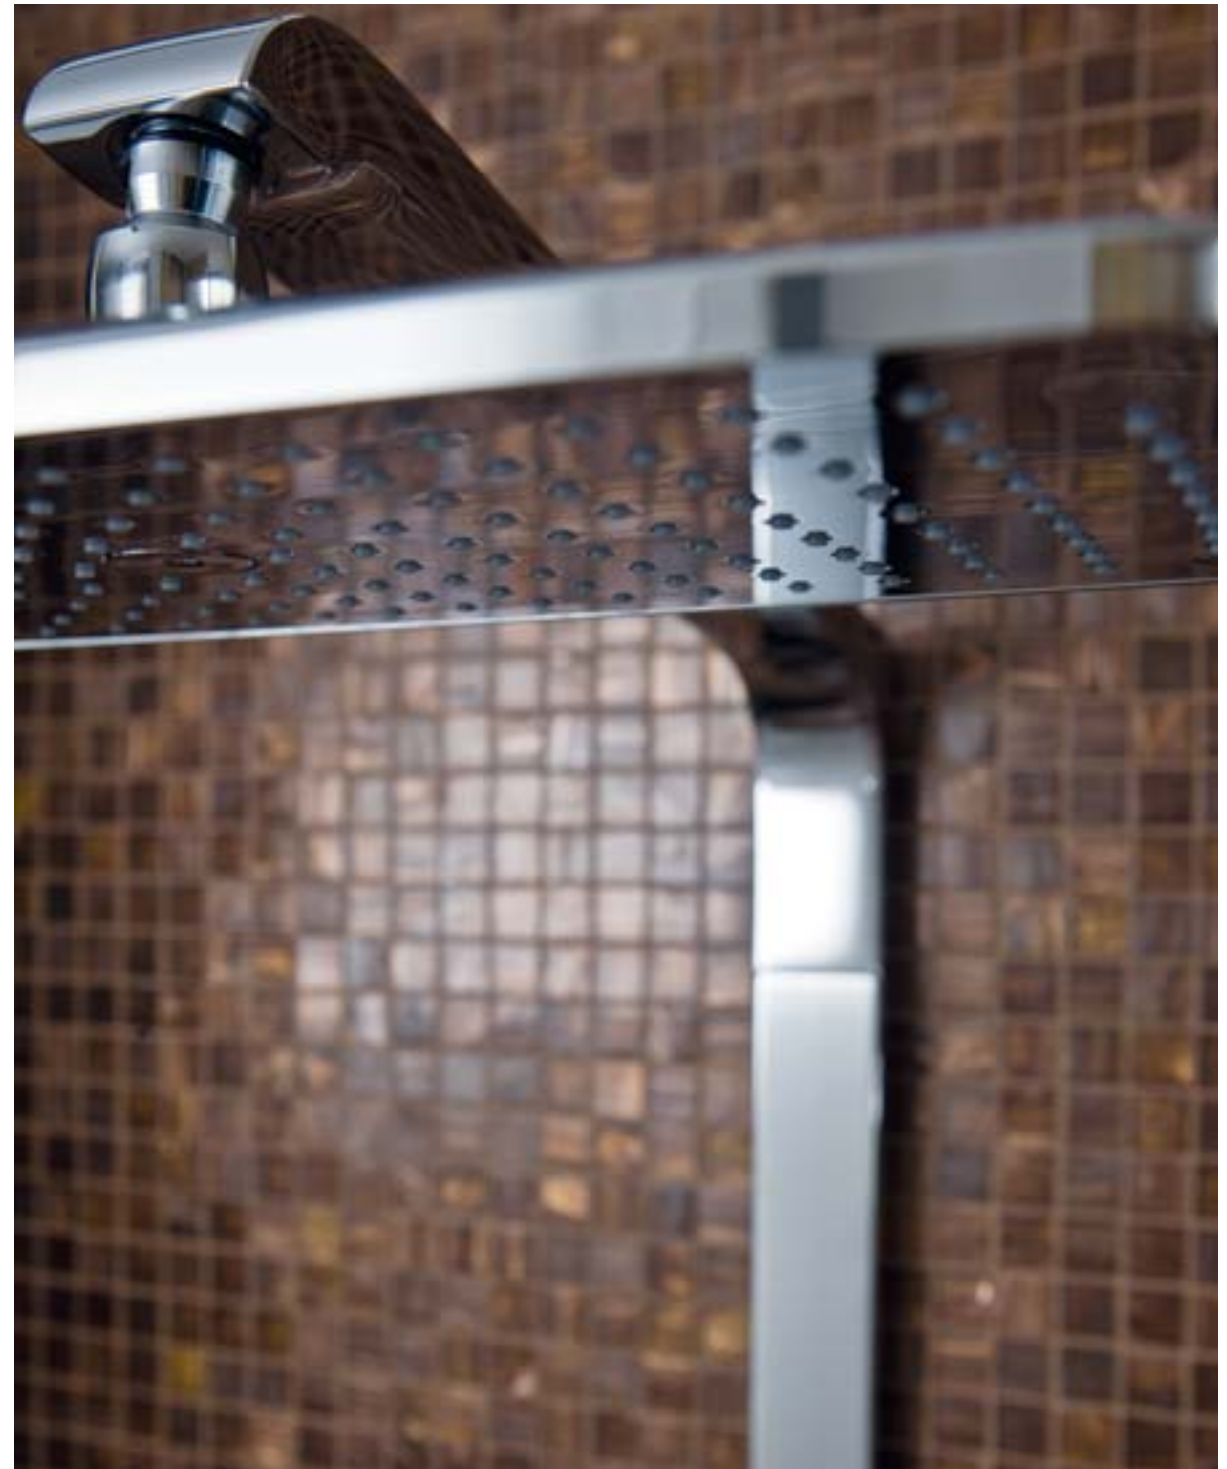

area
tecnica

technical area