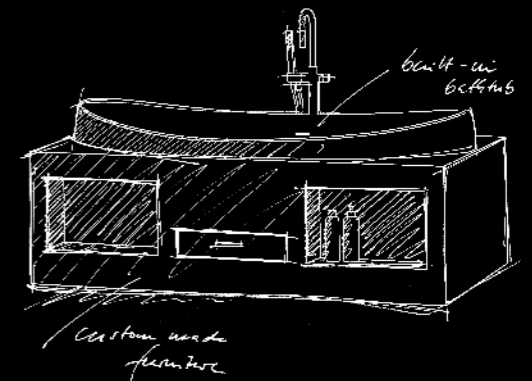

Evolution is any change across successive generations. In our case we talk about evolution being any change in successive products! As market leader in freestanding bathtubs made from best cast sanitary acrylic we hold this world caring in our hands.

Knief & Co. is making statements in perfection creating best quality and most elegant design to fulfil any desire. A part of our core business is product development. Being a step ahead in finding tomorrow's solutions is what makes us successful. Innovativeness at highest quality standards is what our customers are seeking for. We see our role as the extended workbench of our business partners. We face every challenge, create ideas and find solutions for every mission.

With our Overflow-Tub Loom we show the accuracy of our thermo forming and finishing processes of our bathtubs. Knief & Co.'s processing technology is the only technology worldwide

providing the perfection of zero-tolerance-accurate horizontal rim and invisible jointing with no coating for freestanding acrylic bathtubs.

Knief & Co.'s evolutionary combination of Aqua Plus® or Aqua Spa® acrylic bathtubs and K | Stone mineral cast is a symbiosis of materials. We offer our customers endless and unique variations in design and colour and – at the end of the day – the creation of inimitable individual bathroom design. We make it special and evolution perfect!