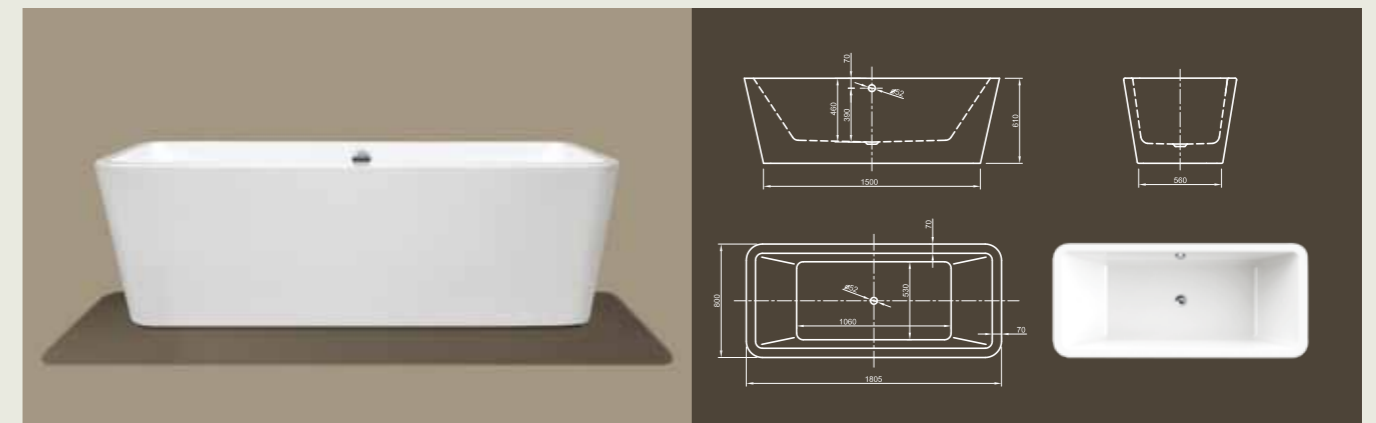

Further options see page 50

MOOD

Good mood in straight-line! This rectangular clean purism modern style bathtub with a flat top offers optimal comfort with its tapered sides.

Technical data	
Article-No.	0100-085
Colour	White
Dimensions	1800 x 800 x 600 mm (L x W x H)
Weight	52 kg
Volume	230 l
Bath Waste Kit	Click-Clack system, colour chrome, factory fitted

Further options see page 50

THE FASCINATION OF
CREATIVE
DESIGN
IN PERFECTION

Culture – this linear cube bathtub shows modern design in its purest way. With its ornate-less shape and perfectly finished edges it radiates meditative peace. Tapered sides offer optimal bathing comfort!