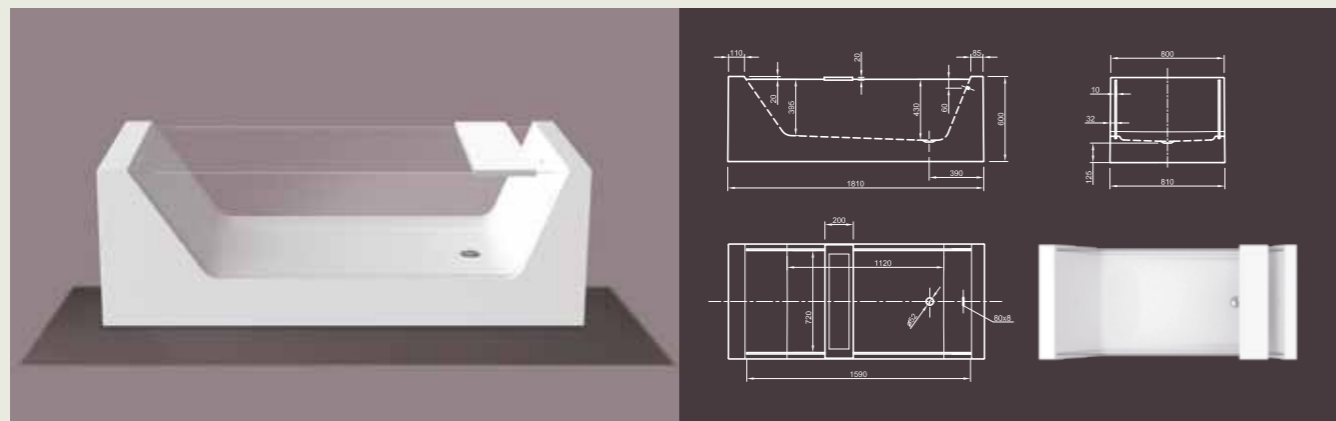

Further options see page 50

VICTORIAN I

Glorious! Our trendsetter in classic style bathtubs – Victorian – imbedded in a luxury wood support with retractable step. Outstandingly luxurious and individual!