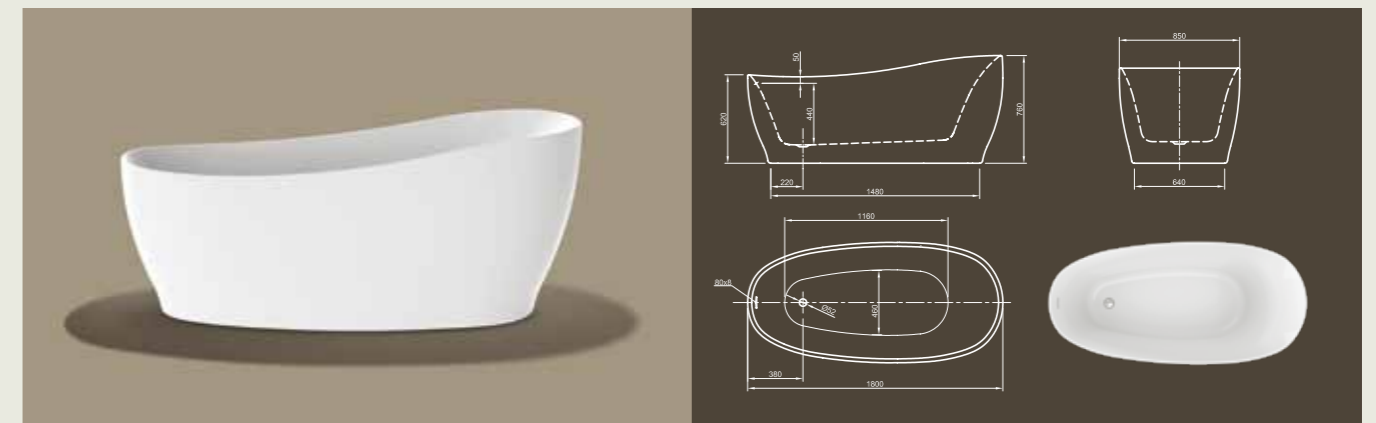

Further options see page 50

CULTURE

Straightforward! This linear cube bathtub shows modern design in its purest way. With its ornate-less shape and perfectly finished edges it radiates meditative peace. Tapered sides offer optimal bathing comfort!