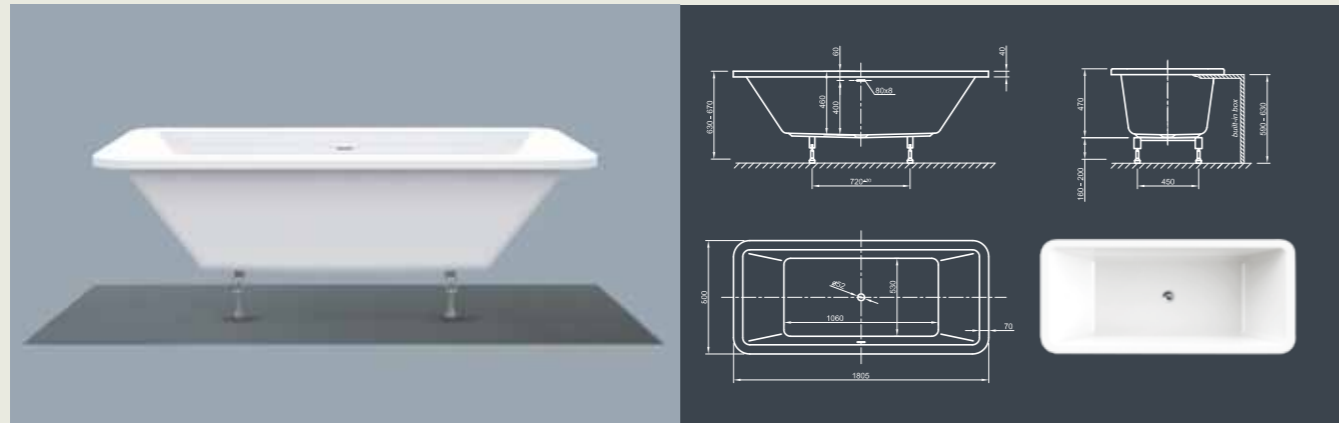

Further options see page 70

MOOD FIT SPA

Good mood in straight-line! This rectangular clean purism modern style bathtub with a flat top offers optimal comfort with its tapered sides.

Technical data	
Article-No.	0200-285
Colour	White
Dimensions	1800 x 800 x 600 mm (L x W x H)
Weight	58 kg maximum weight (depending on configuration)
Volume	230 l
Bath Waste Kit	Slot overflow & Click-Clack waste, colour chrome, factory fitted
Legs	Special frame system with adjustable legs, factory fitted

Further options see page 70

COOL FIT SPA

Cool comfort! Inspired by the last century this modern style bathtub ergonomically interprets classic tub design in the spirit of time. Its unique shape creates a deep feeling of cosiness and invites to relax in.