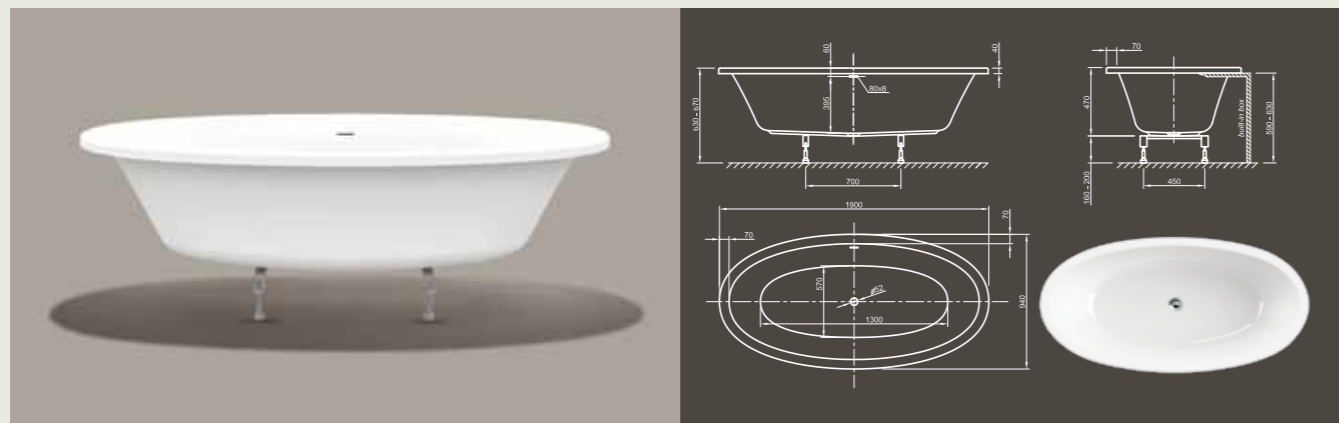

Further options see page 50

LOOM FIT

Elegance in perfection! Exclusive and spacious design which does ensure an extraordinary relaxing bathing.

Technical data	
Article-No.	0400-288
Colour	White
Dimensions	1900 x 950 x 600 mm (L x W x H)
Weight	33 kg
Volume	265 l
Bath Waste Kit	Slot overflow & Click-Clack waste, colour chrome, factory fitted
Legs	Special frame system with adjustable legs, factory fitted

Further options see page 50

RELAX FIT

Relax! The traditional Victorian style metamorphosed into modernity.

Technical data	
Article-No.	0400-278
Colour	White
Dimensions	1800 x 850 x 620/760 mm (L x W x H)
Weight	31 kg
Volume	230 l
Bath Waste Kit	Slot overflow & Click-Clack waste, colour chrome, factory fitted
Legs	Special frame system with adjustable legs, factory fitted