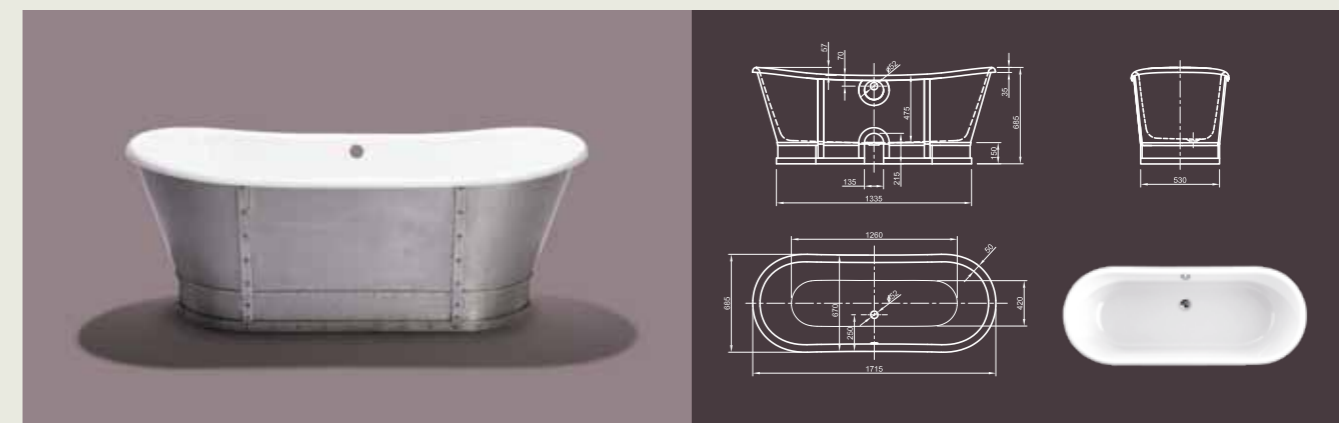

PRINCE

Absolute modern classic! Inspired by the last century this bathtub with its pure aluminum (brushed) outer ergonomically interprets classic tub design in the spirit of time. Its special, unique and outstanding design is an eye catcher for your bathroom!

Technical data	
Article-No.	0100-086
Colour	White
Dimensions	1700 x 700 x 685 mm (L x W x H)
Weight	58 kg
Volume	225 l
Bath Waste Kit	Not fitted, to be on separate order

Further options see page 50