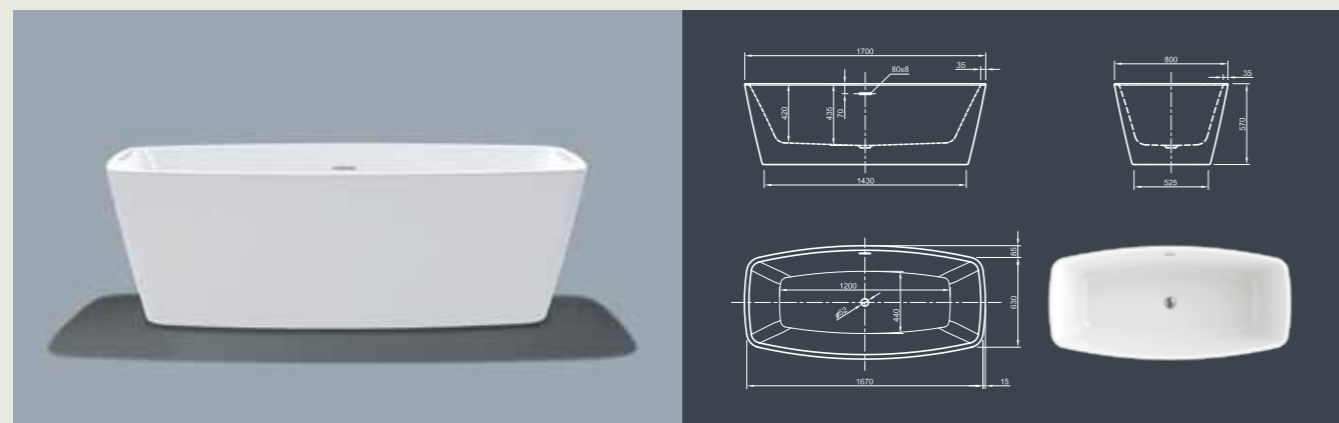

CUBE SPA

Purism at its best! The embodiment of outstanding and clean design invites you to a luxury bath. Enjoy the minimalism and purism of this bath design!

Technical data	
Article-No.	0200-084
Colour	White
Dimensions	1700 x 800 x 600 mm (L x W x H)
Weight	88 kg maximum weight (depending on configuration)
Volume	200 l
Bath Waste Kit	Slot overflow & Click-Clack waste, colour chrome, factory fitted

Further options see page 62