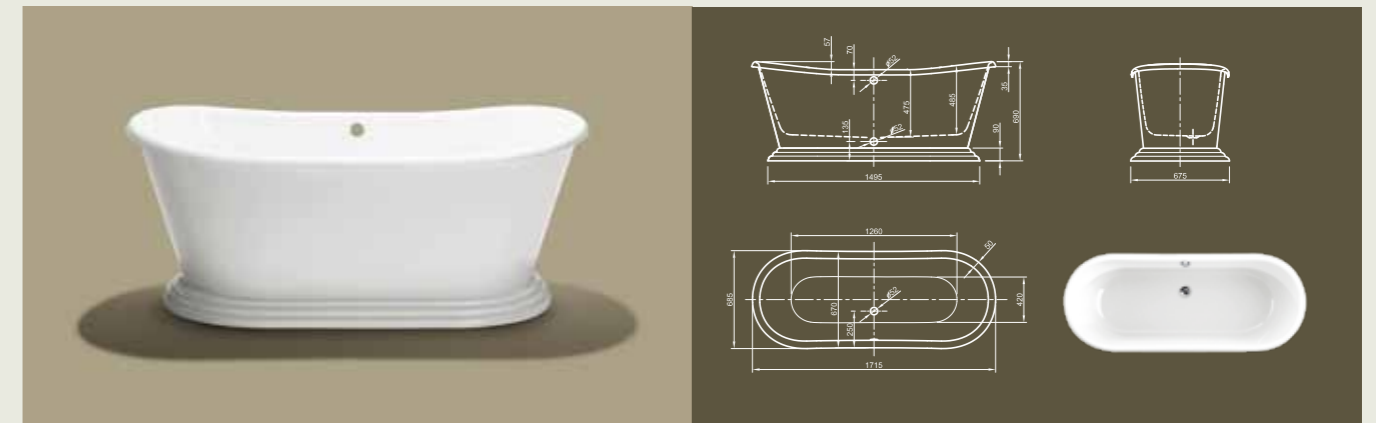

RETRO

Esthetical access to past centuries! This exclusive, classical design bathtub brings back the memory to the Roman Empire. Enjoy the luxurious bathing experience like Caesar and Cleopatra.

Technical data	
Article-No.	0100-090
Colour	White
Dimensions	1800 x 850 x 630 mm (L x W x H)
Weight	60 kg
Volume	215 l
Bath Waste Kit	Click-Clack system, colour chrome, factory fitted

Further options see page 50

PRINCESS I

Glamorous! Our trendy, classic design model Princess advanced by a decorative plinth. This detail gives your bathroom an individual touch.

Technical data	
Article-No.	0100-081-01
Colour	White
Dimensions	1700 x 700 x 700 mm (L x W x H)
Weight	53 kg
Volume	225 l
Bath Waste Kit	Not fitted, to be on separate order

Further options see page 50

SLIPPER

Compact! The compact size version of our Victorian style bathtub. Design your bathroom and tune it up to an individual, characteristic oasis of enjoyment by integrating a freestanding bathtub! This model allows this transformation even in the smallest bathroom.