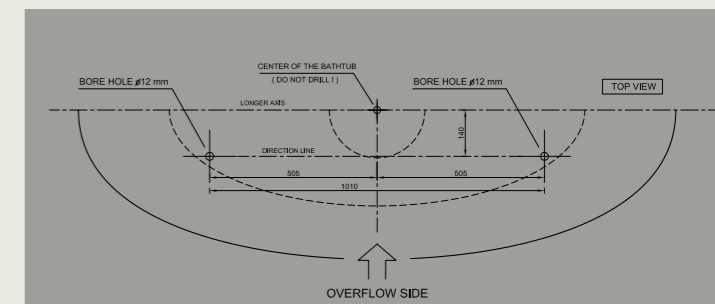

FIXING OPTIONS

FLOORFIX & MOUNTING

Floorfix – the unique concept of floor fixation for freestanding bathtubs! This set consists of 2 screws, 2 pins and 2 pre-assembled holes in the bathtub to guarantee firm standing on the floor. Each bathtub is delivered with comprehensive floor drilling template and pictogram-mounting-instruction.

Available for:

- Club
- Cool
- Culture
- Form
- Loom
- Lounge
- Mood
- Neo
- Oval
- Princess
- Venice
- Wall