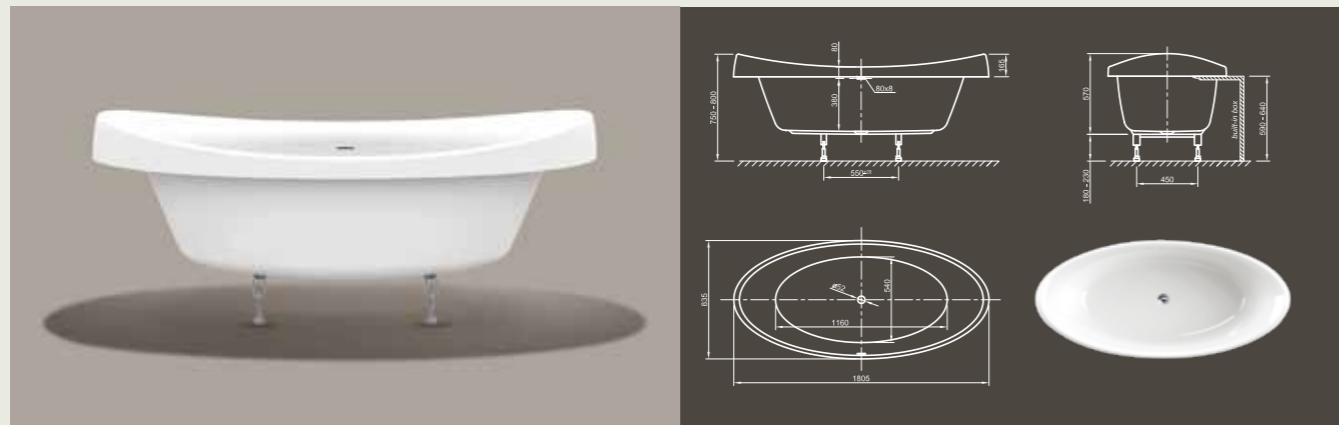

VENICE FIT

Extraordinary design! This modern bathtub has a striking shape and captures you on a journey of mind.

Technical data	
Article-No.	0400-283
Colour	White
Dimensions	1800 x 835 x 745 mm (L x W x H)
Weight	40 kg
Volume	225 l
Bath Waste Kit	Slot overflow & Click-Clack waste, colour chrome, factory fitted
Legs	Special frame system with adjustable legs, factory fitted

Further options see page 50