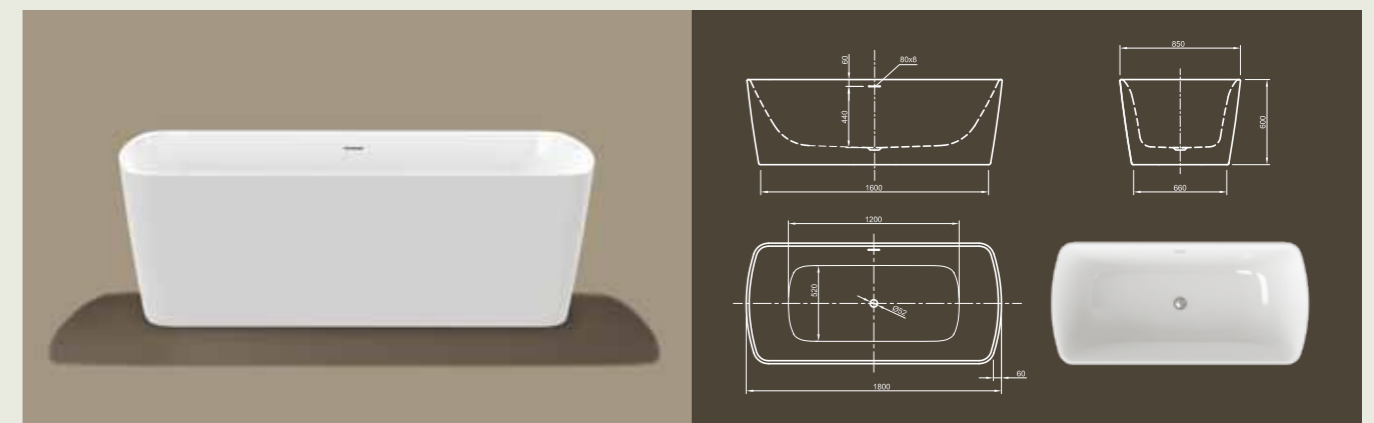

Lounge – this modern style bathtub is the space for meditative peace and radiates by its asymmetric egg-shape the feeling of maximal relaxation.

ELABORATE
DESIGN IDEAS

SATISFY
AESTHETIC
DEMANDS

Venice – this modern bathtub has a striking shape and captures you on a journey of mind.