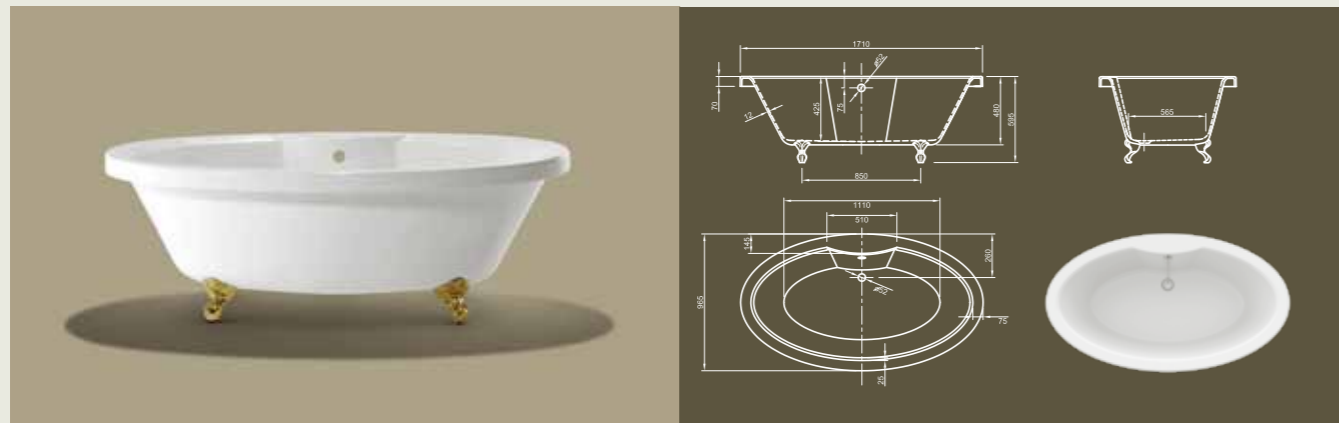

Further options see page 50

ROLL TOP

Right from the beginning! This classic design bathtub shows the origin of the Victorian style bathtub and convinces by its space saving design. It allows one-sided wall connection and so brings together popular design with useful properties.