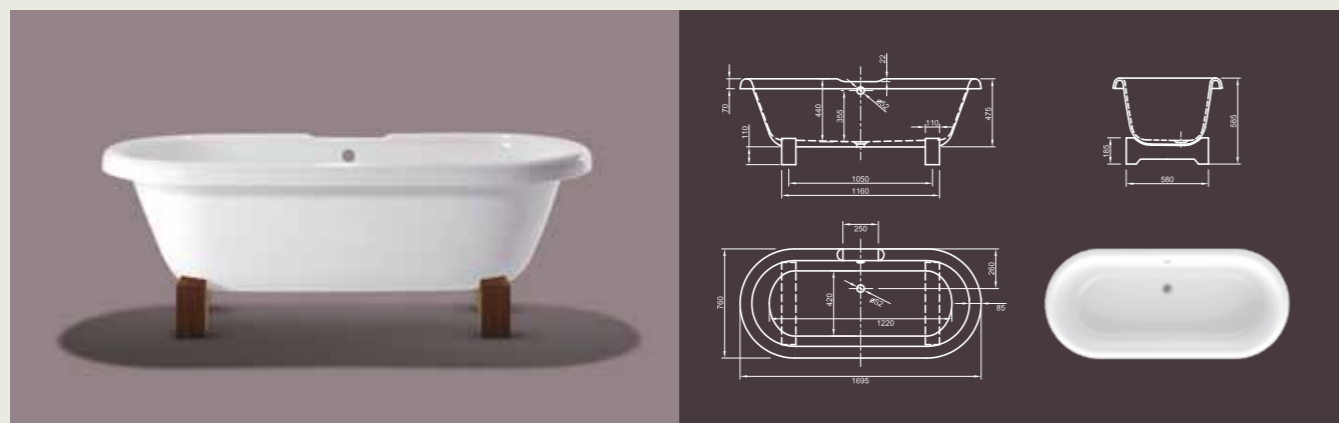

EDWARDIAN I

Noble interpretation! Our traditional design bathtub Edwardian equipped with a two-piece support made of teak wood.

Technical data	
Article-No.	0100-062-06
Colour	White
Dimensions	1700 x 750 x 600 mm (L x W x H)
Weight	55 kg
Volume	180 l
Bath Waste Kit	Not fitted, to be on separate order

Further options see page 50

EDWARDIAN II

Noble interpretation the 2nd! Our beloved Evergreen Edwardian imbedded in two consoles made of teak wood.

Technical data	
Article-No.	0100-062-08
Colour	White
Dimensions	1700 x 750 x 600 mm (L x W x H)
Weight	55 kg
Volume	180 l
Bath Waste Kit	Not fitted, to be on separate order

Further options see page 50

PRINCE

Absolute modern classic! Inspired by the last century this bathtub with its pure aluminum (brushed) outer ergonomically interprets classic tub design in the spirit of time. Its special, unique and outstanding design is an eye catcher for your bathroom!

Technical data	
Article-No.	0100-086
Colour	White
Dimensions	1700 x 700 x 685 mm (L x W x H)
Weight	58 kg
Volume	225 l
Bath Waste Kit	Not fitted, to be on separate order

Further options see page 50