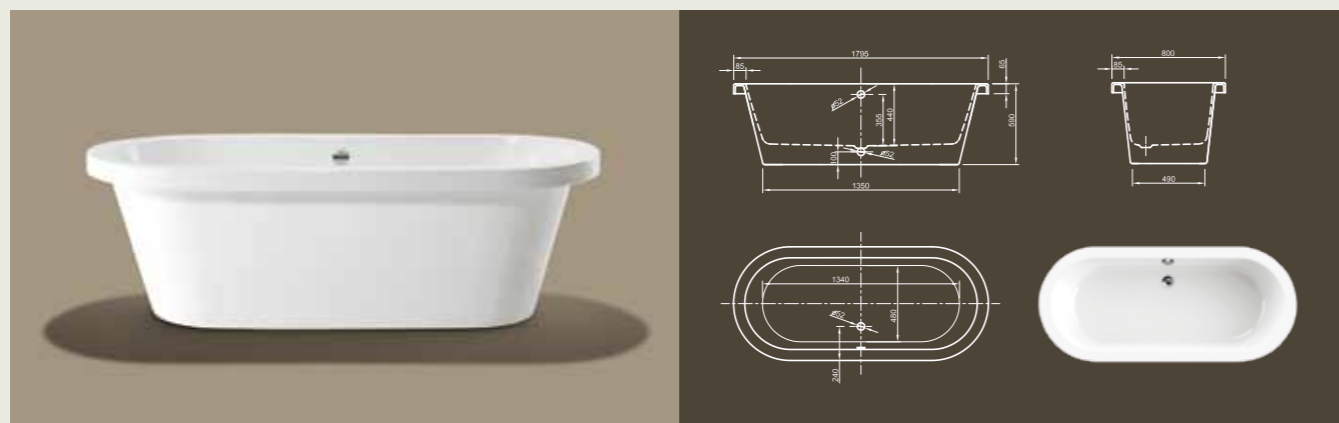

Cool

LOFT

Modern interpretation of a classical bathtub.

Its puristic, oval shape invites to relax in. With its broad edge it sufficiently meets practical requirements.

Technical data	
Article-No.	0100-067
Colour	White
Dimensions	1800 x 800 x 600 mm (L x W x H)
Weight	58 kg
Volume	230 l
Bath Waste Kit	Not fitted, to be on separate order

Further options see page 50

Option: Loft IV (with plinth), Article-No. 0100-068

COOL

Cool comfort! Inspired by the last century this modern style bathtub ergonomically interprets classic tub design in the spirit of time. Its unique shape creates a deep feeling of cosiness and invites to relax in.