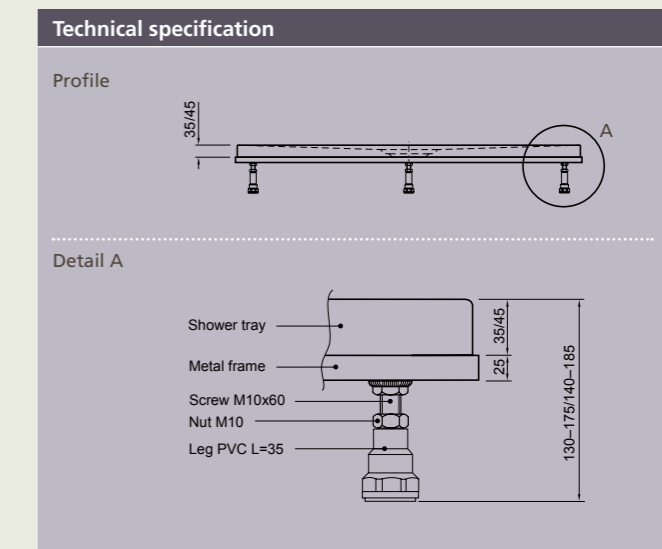

*Individual sizes available upon request

7 LENGTHS, 3 WIDTHS

WASTE SYSTEM

Dimensions	Colour
Ø 90 mm incl. PVC-Siphon	Chrome

METAL FRAME

EVOLUTION

TODAY'S SOLUTIONS FOR TOMORROW

Evolution is any change across successive generations. In our case we talk about evolution being any change in successive products! As market leader in freestanding bathtubs made from best cast sanitary acrylic we hold this world caring in our hands.