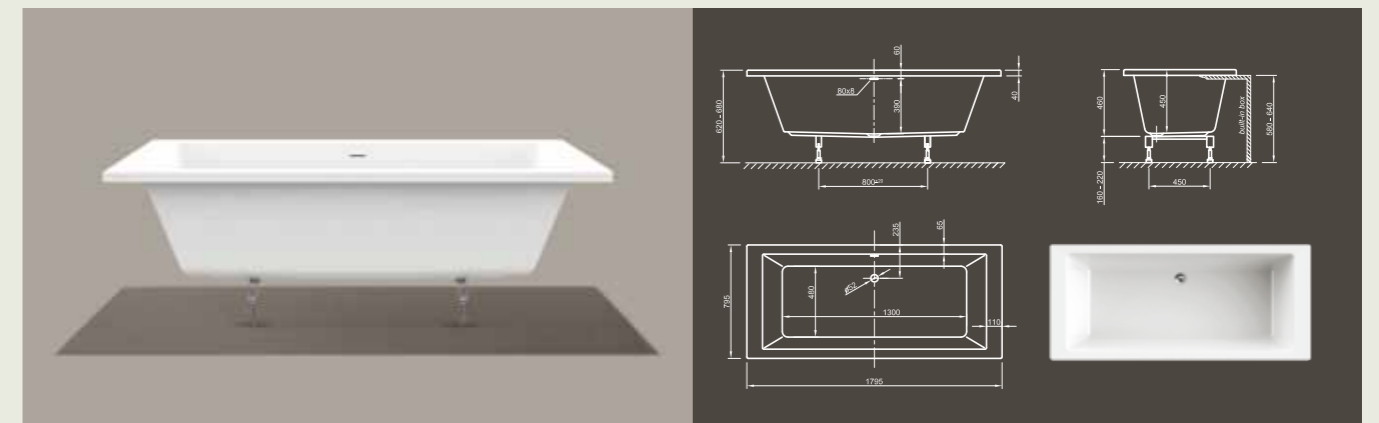

CULTURE FIT

Straightforward! This linear cube bathtub shows modern design in its purest way. With its ornate-less shape and perfectly finished edges it radiates meditative peace. Tapered sides offer optimal bathing comfort!

Technical data	
Article-No.	0400-268
Colour	White
Dimensions	1800 x 800 x 600 mm (L x W x H)
Weight	34 kg
Volume	230 l
Bath Waste Kit	Slot overflow & Click-Clack waste, colour chrome, factory fitted
Legs	Special frame system with adjustable legs, factory fitted

Further options see page 50