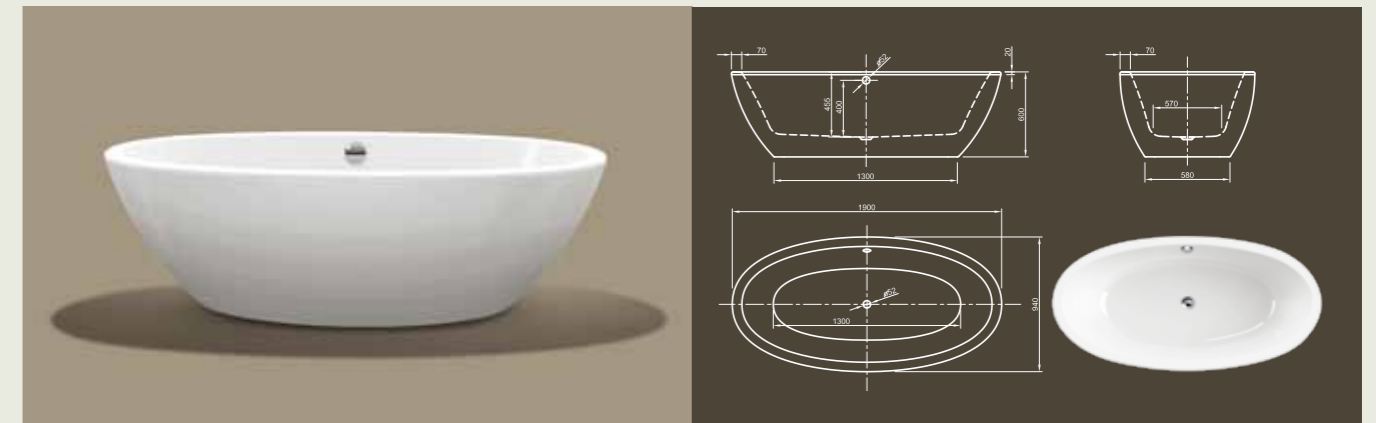

LOOM

Elegance in perfection! Exclusive and spacious design which does ensure an extraordinary relaxing bathing.

Technical data	
Article-No.	0100-088
Colour	White
Dimensions	1900 x 950 x 600 mm (L x W x H)
Weight	53 kg
Volume	265 l
Bath Waste Kit	Click-Clack system, colour chrome, factory fitted

Further options see page 50