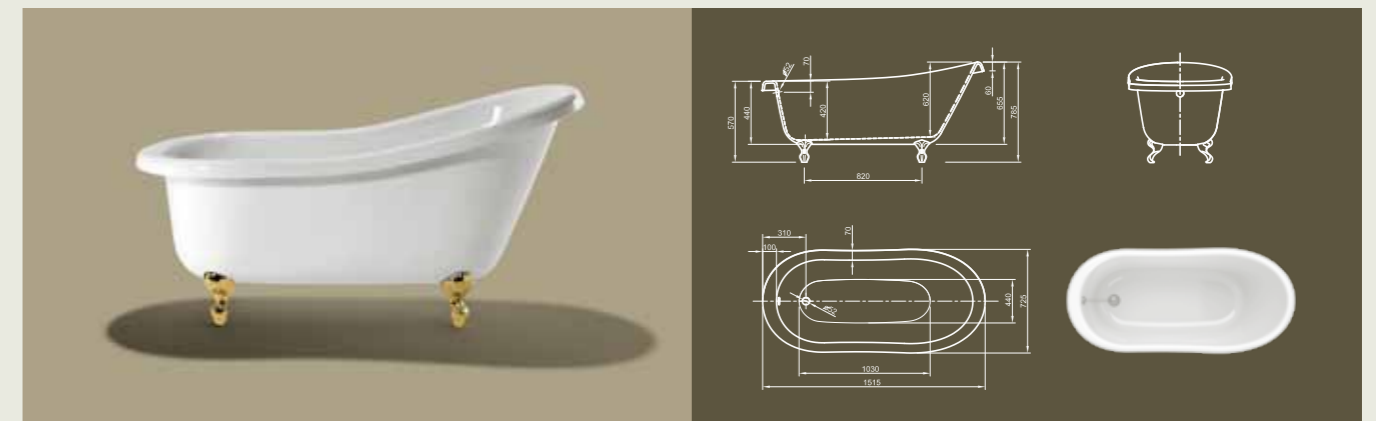

SLIPPER

Compact! The compact size version of our Victorian style bathtub. Design your bathroom and tune it up to an individual, characteristic oasis of enjoyment by integrating a freestanding bathtub! This model allows this transformation even in the smallest bathroom.

Technical data	
Article-No.	0100-064
Colour	White
Dimensions	1515 x 725 x 785/570 mm (L x W x H)
Weight	46 kg
Volume	135 l
Bath Waste Kit	Not fitted, to be on separate order
Feet	Ball & Claw feet, colour brass or chrome, factory fitted

Further options see page 50