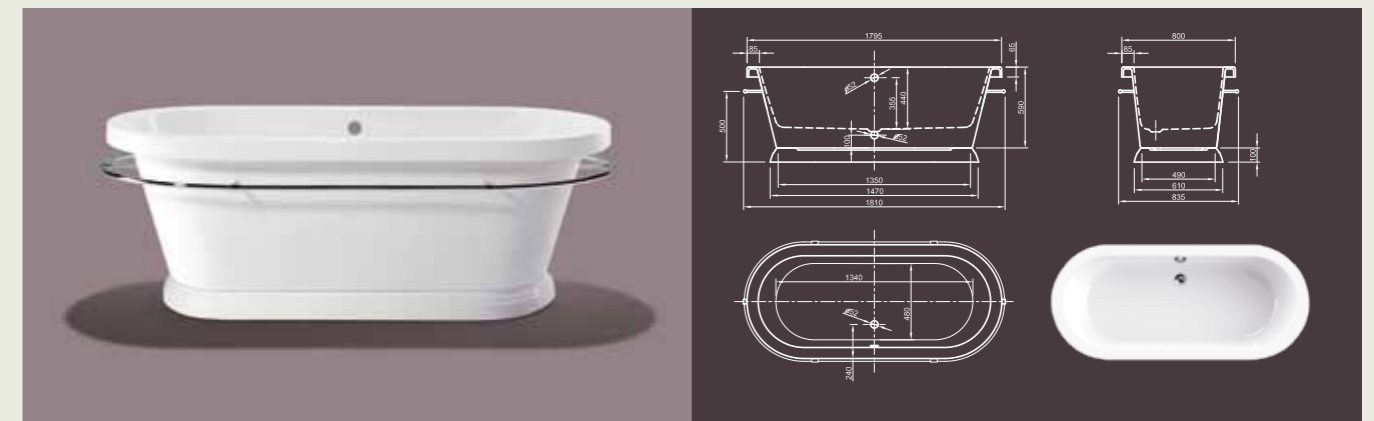

LOFT V

Last but not least: Another popular symbiosis of features! Here our model Loft equipped with towel rail and plinth. Make your choice!

Technical data	
Article-No.	0100-067-07/08
Colour	White
Dimensions	1800 x 835 x 690 mm (L x W x H)
Weight	77 kg
Volume	230 l
Bath Waste Kit	Not fitted, to be on separate order

Further options see page 50