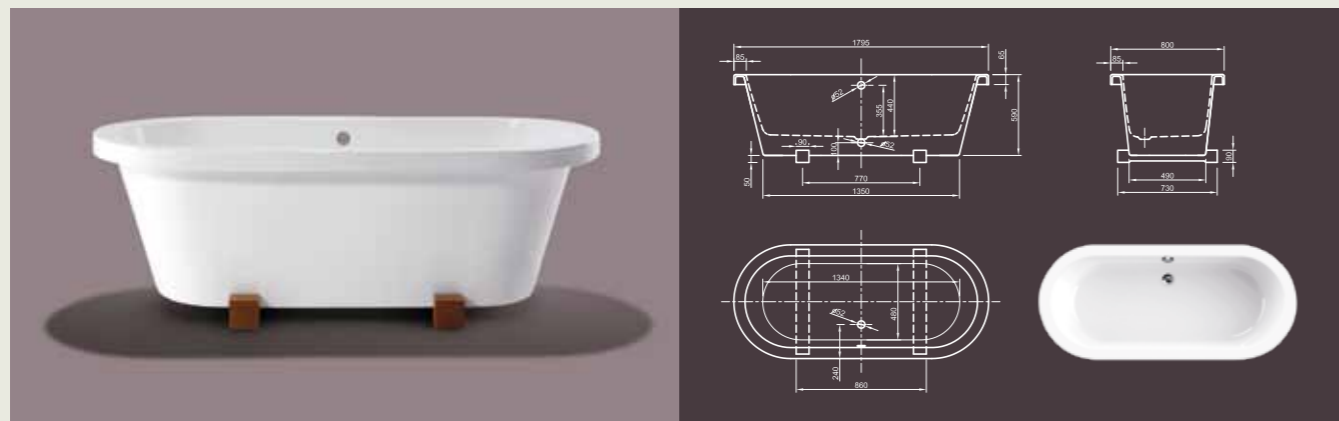

LOFT II

One is not enough! This outstanding design bathtub deserves another configuration. Here you see our puristic oval shape bathtub based on 2 precious teak wood consoles.

Technical data	
Article-No.	0100-067-03
Colour	White
Dimensions	1800 x 800 x 650 mm (L x W x H)
Weight	68 kg
Volume	230 l
Bath Waste Kit	Not fitted, to be on separate order

Further options see page 50