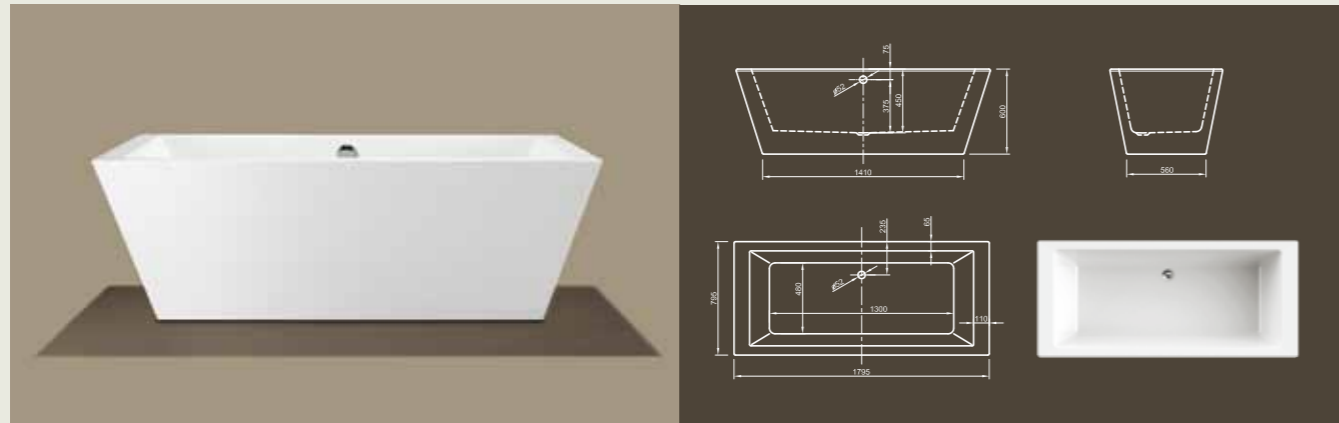

CULTURE

Straightforward! This linear cube bathtub shows modern design in its purest way. With its ornate-less shape and perfectly finished edges it radiates meditative peace. Tapered sides offer optimal bathing comfort!

Technical data	
Article-No.	0100-068
Colour	White
Dimensions	1800 x 800 x 600 mm (L x W x H)
Weight	51 kg
Volume	230 l
Bath Waste Kit	Click-Clack system, colour chrome, factory fitted

Further options see page 50