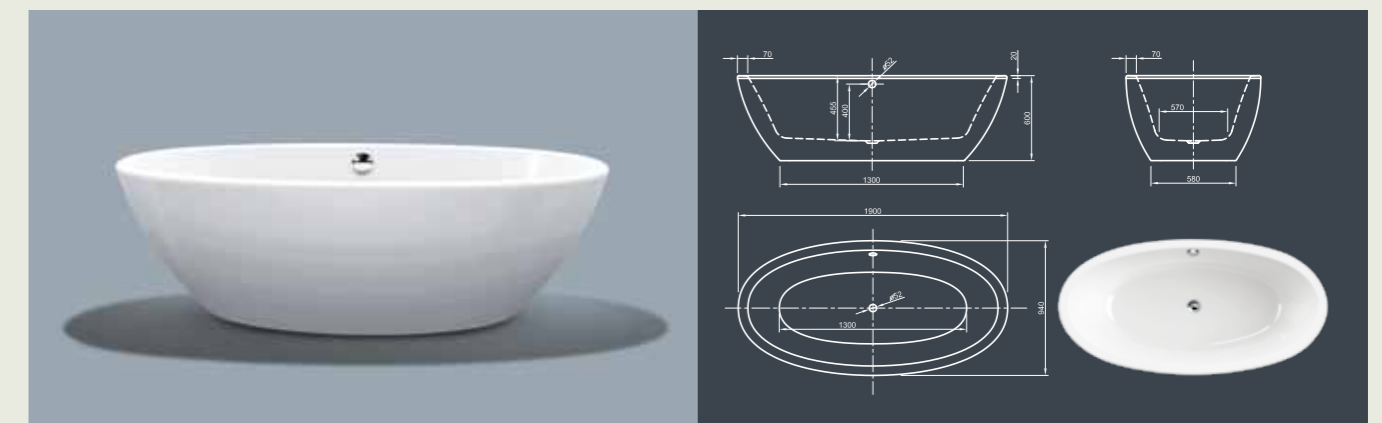

Further options see page 62

COOL SPA

Cool comfort! Inspired by the last century this modern style bathtub ergonomically interprets classic tub design in the spirit of time. Its unique shape creates a deep feeling of cosiness and invites to relax in.