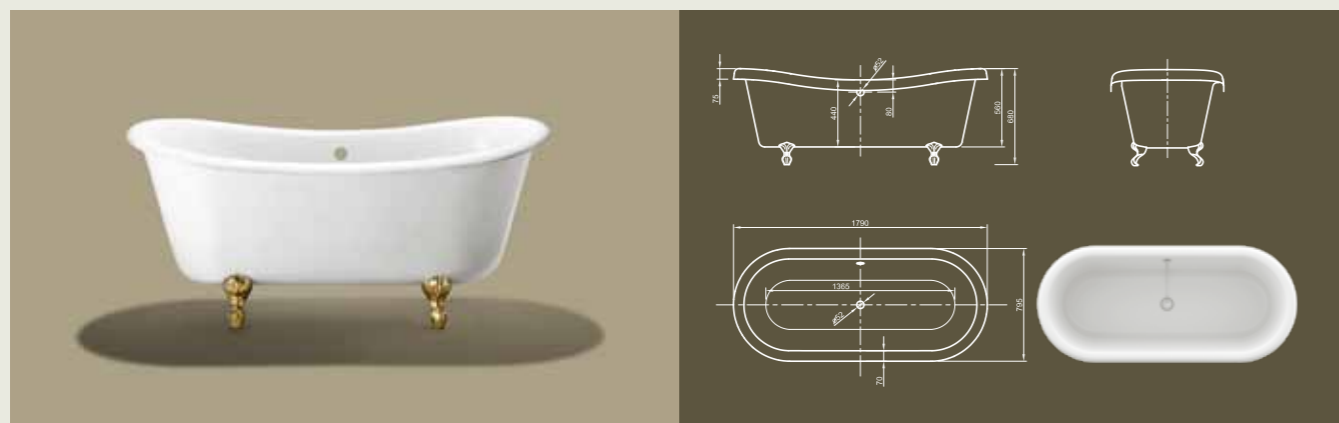

FUTURE

Lovers of classic design watch out! We present our Oval design type bathtub in classical interpretation! Elegant curves and luxury shape in its perfection.

Technical data	
Article-No.	0100-071
Colour	White
Dimensions	1700 x 950 x 600 mm (L x W x H)
Weight	56 kg
Volume	235 l
Bath Waste Kit	Not fitted, to be on separate order
Feet	Ball & Claw feet, colour brass or chrome, factory fitted

Further options see page 50

ROLL TOP

Right from the beginning! This classic design bathtub shows the origin of the Victorian style bathtub and convinces by its space saving design. It allows one-sided wall connection and so brings together popular design with useful properties.

Technical data	
Article-No.	0100-065
Colour	White
Dimensions	1525 x 720 x 550 mm (L x W x H)
Weight	46 kg
Volume	160 l
Bath Waste Kit	Not fitted, to be on separate order
Feet	Ball & Claw feet, colour brass or chrome, factory fitted

Further options see page 50

Option: Roll Top XL (1665 x 715 x 575 mm), Article-No. 0100-066

CHATEAU

Bonjour! This French style classical design bathtub brings Provence flair into your bathroom. Or maybe you prefer Paris or Cannes? Whatever you prefer, this elegant symmetrical shape bathtub perfects your bathroom in an incomparable manner!

Technical data	
Article-No.	0100-073
Colour	White
Dimensions	1800 x 800 x 680 mm (L x W x H)
Weight	58 kg
Volume	230 l
Bath Waste Kit	Not fitted, to be on separate order
Feet	Ball & Claw feet, colour brass or chrome, factory fitted

Further options see page 50

PRINCESS

Ornate Design! This puristic interpretation of our Chateau bathtub brings together ornate design with modern elements leading into perfect comfort.