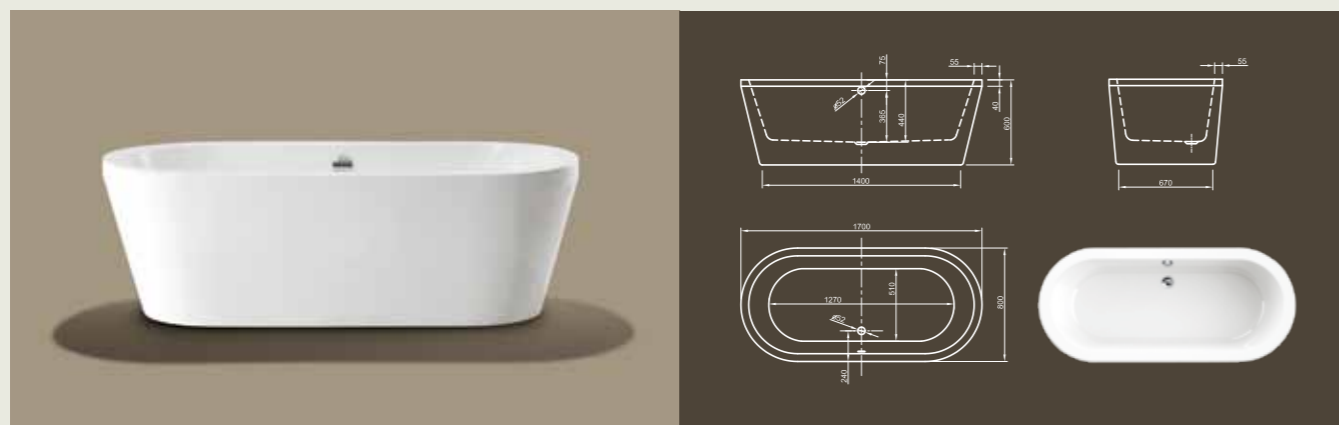

NEO

Cool brother! Following the most favored design of its big brother Cool, this modern design bathtub fulfils all parameters of luxury bath comfort. Reduced dimensions allow the cozy surrounding of a smaller bathroom.

Technical data	
Article-No.	0100-076
Colour	White
Dimensions	1700 x 800 x 600 mm (L x W x H)
Weight	48 kg
Volume	210 l
Bath Waste Kit	Click-Clack system, colour chrome, factory fitted

Further options see page 50

Cool

LOFT

Modern interpretation of a classical bathtub.

Its puristic, oval shape invites to relax in. With its broad edge it sufficiently meets practical requirements.

Technical data	
Article-No.	0100-067
Colour	White
Dimensions	1800 x 800 x 600 mm (L x W x H)
Weight	58 kg
Volume	230 l
Bath Waste Kit	Not fitted, to be on separate order

Further options see page 50