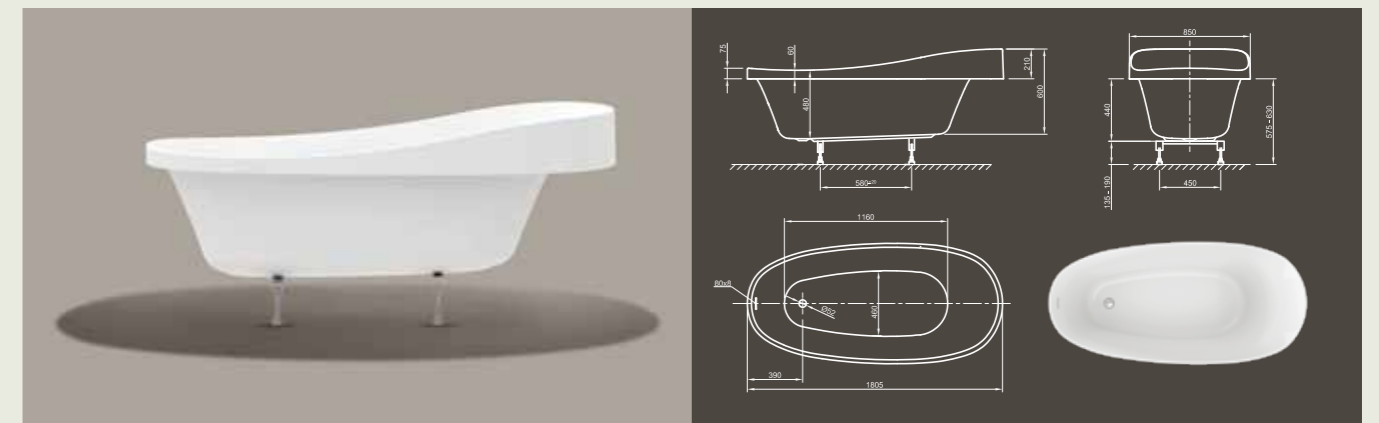

RELAX FIT

Relax! The traditional Victorian style metamorphosed into modernity.

Technical data	
Article-No.	0400-278
Colour	White
Dimensions	1800 x 850 x 620/760 mm (L x W x H)
Weight	31 kg
Volume	230 l
Bath Waste Kit	Slot overflow & Click-Clack waste, colour chrome, factory fitted
Legs	Special frame system with adjustable legs, factory fitted

Further options see page 50