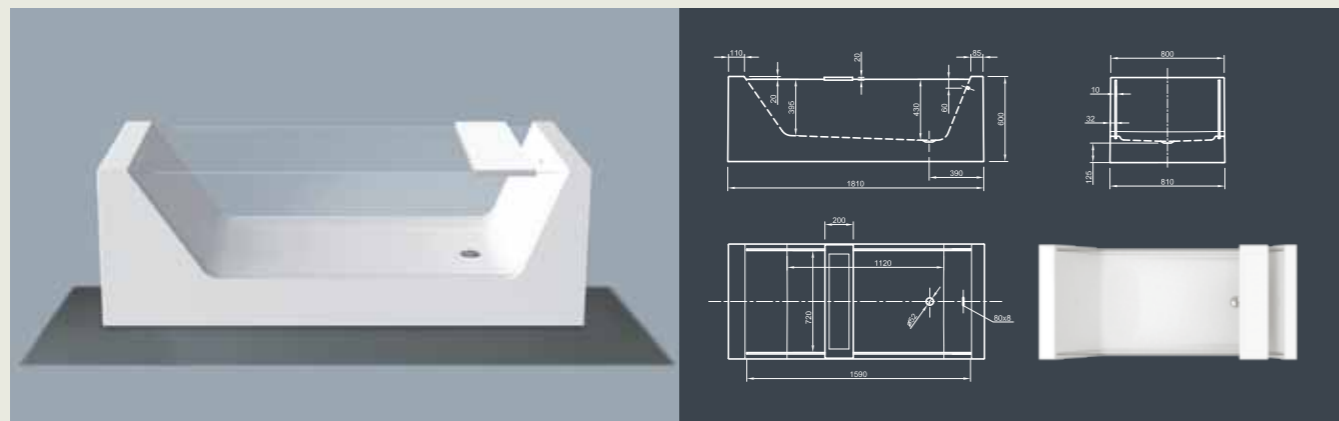

LOOK SPA

Look and see! This unique style bathtub persuades with its clean design and interesting combination of materials. Really unique and special! Get it and set trends!

Technical data	
Article-No.	0200-050
Colour	White
Dimensions	1800 x 800 x 600 mm (L x W x H)
Weight	175 kg maximum weight (depending on configuration)
Volume	270 l
Bath Waste Kit	Slot overflow & Click-Clack waste, colour chrome, factory fitted

Further options see page 62