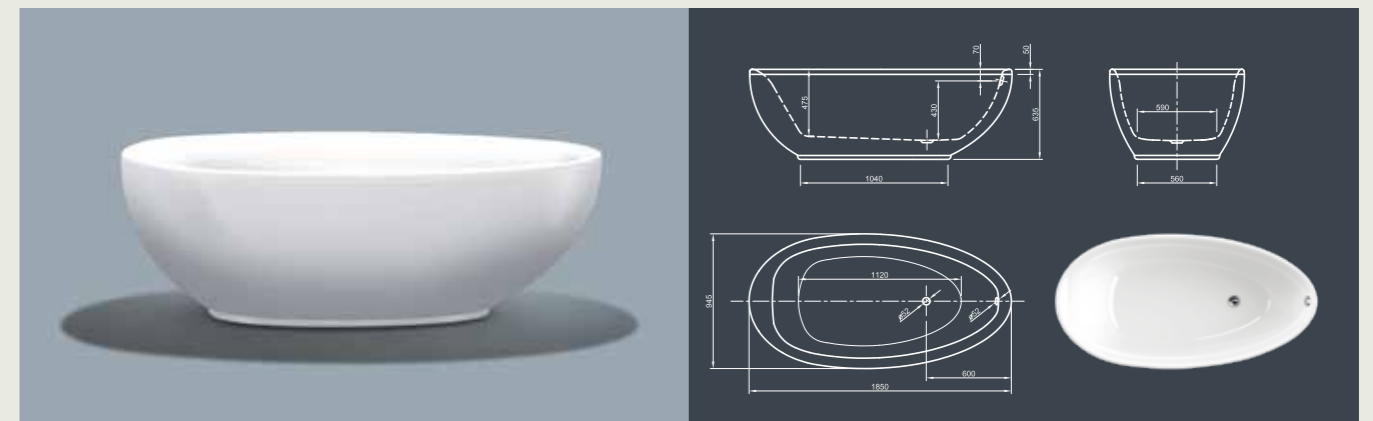

Further options see page 62

LOUNGE SPA

Pure power of attraction! This modern style bathtub is the space for meditative peace and radiates by its asymmetric egg-shape the feeling of maximal relaxation.

Technical data	
Article-No.	0200-089
Colour	White
Dimensions	1850 x 950 x 635 mm (L x W x H)
Weight	93 kg maximum weight (depending on configuration)
Volume	265 l
Bath Waste Kit	Click-Clack system, colour chrome, factory fitted

Further options see page 62

SPA CONFIGURATIONS

FOR FREESTANDING DESIGNS

1. Wellness Pure

- 24 ultra-flat air nozzles
- Ozone therapy
- Automatic drying system
- Remote control

2. Wellness Premium

- 24 ultra-flat air nozzles
- Ozone therapy
- Automatic drying system
- 20 mini LED light chain or 2 power LED
- Remote control