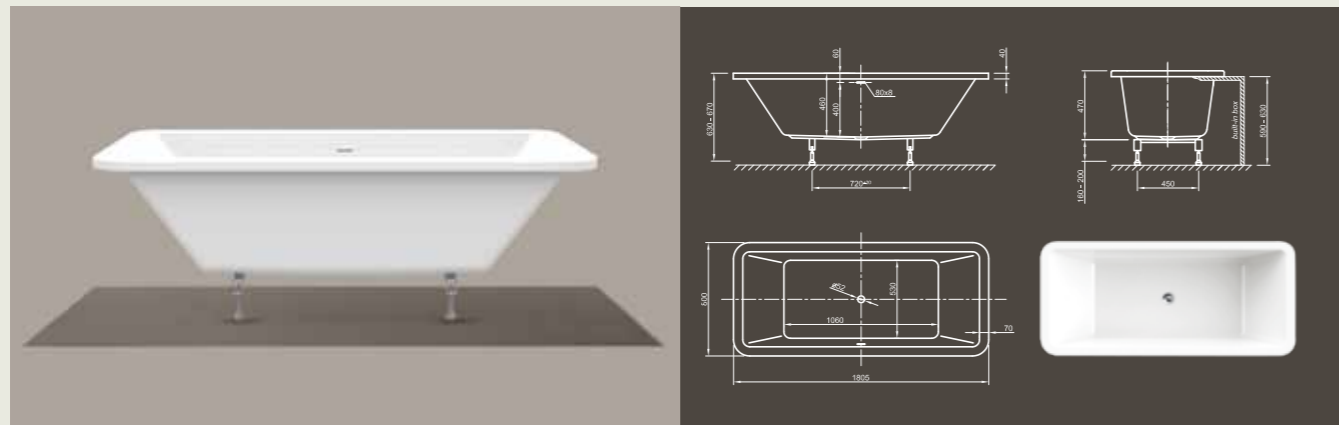

Further options see page 50

MOOD FIT

Good mood in straight-line! This rectangular clean purism modern style bathtub with a flat top offers optimal comfort with its tapered sides.

Technical data	
Article-No.	0400-285
Colour	White
Dimensions	1800 x 800 x 600 mm (L x W x H)
Weight	33 kg
Volume	230 l
Bath Waste Kit	Slot overflow & Click-Clack waste, colour chrome, factory fitted
Legs	Special frame system with adjustable legs, factory fitted

Further options see page 50

COOL FIT

Cool comfort! Inspired by the last century this modern style bathtub ergonomically interprets classic tub design in the spirit of time. Its unique shape creates a deep feeling of cosiness and invites to relax in.