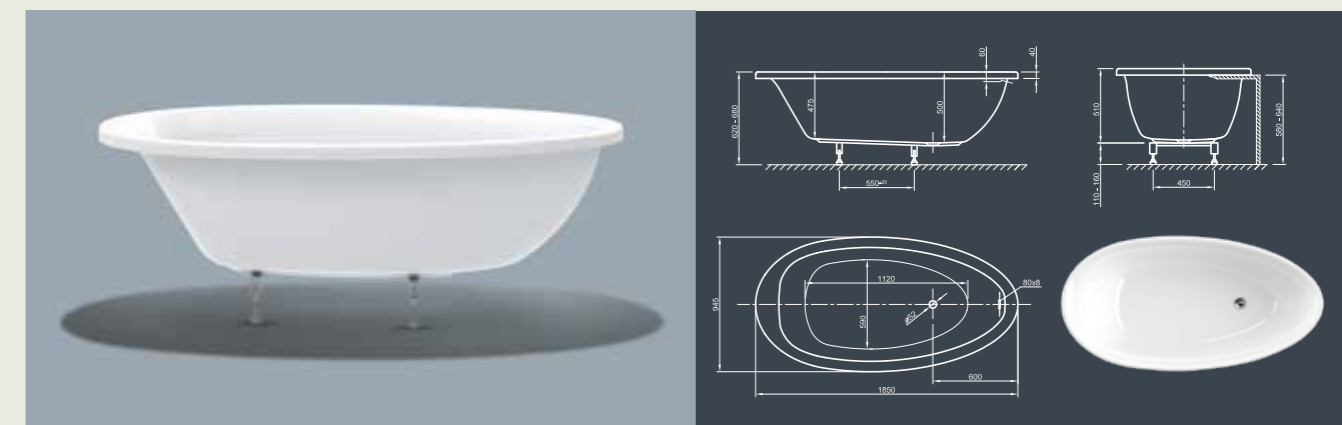

LOUNGE FIT SPA

Pure power of attraction! This modern style bathtub is the space for meditative peace and radiates by its asymmetric egg-shape the feeling of maximal relaxation.

Technical data	
Article-No.	0200-289
Colour	White
Dimensions	1850 x 950 x 635 mm (L x W x H)
Weight	63 kg maximum weight (depending on configuration)
Volume	265 l
Bath Waste Kit	Slot overflow & Click-Clack waste, colour chrome, factory fitted
Legs	Special frame system with adjustable legs, factory fitted

Further options see page 70