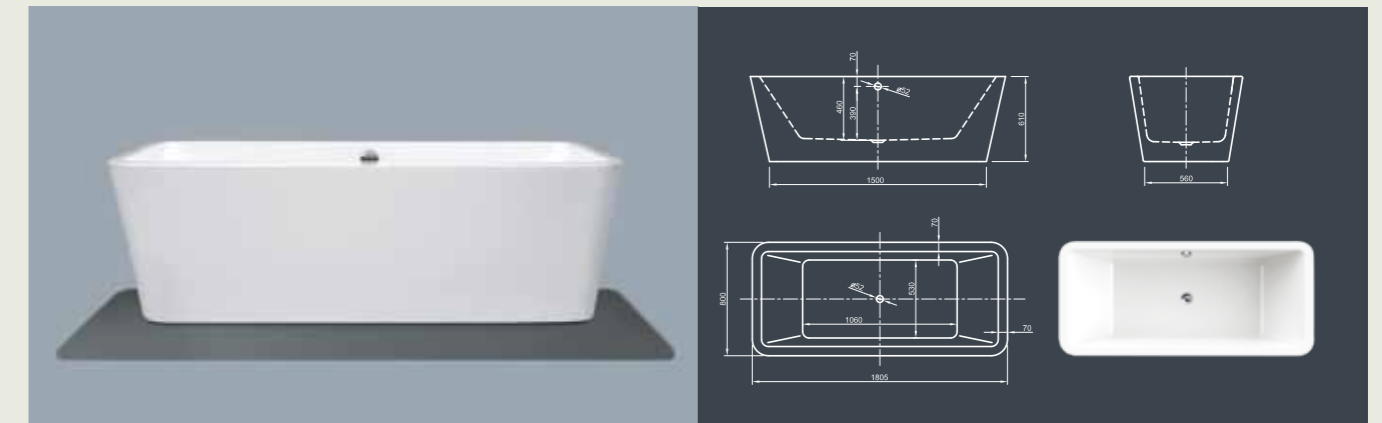

MOOD SPA

Good mood in straight-line! This rectangular clean purism modern style bathtub with a flat top offers optimal comfort with its tapered sides.

Technical data	
Article-No.	0200-085
Colour	White
Dimensions	1800 x 800 x 600 mm (L x W x H)
Weight	92 kg maximum weight (depending on configuration)
Volume	230 l
Bath Waste Kit	Click-Clack system, colour chrome, factory fitted

Further options see page 62