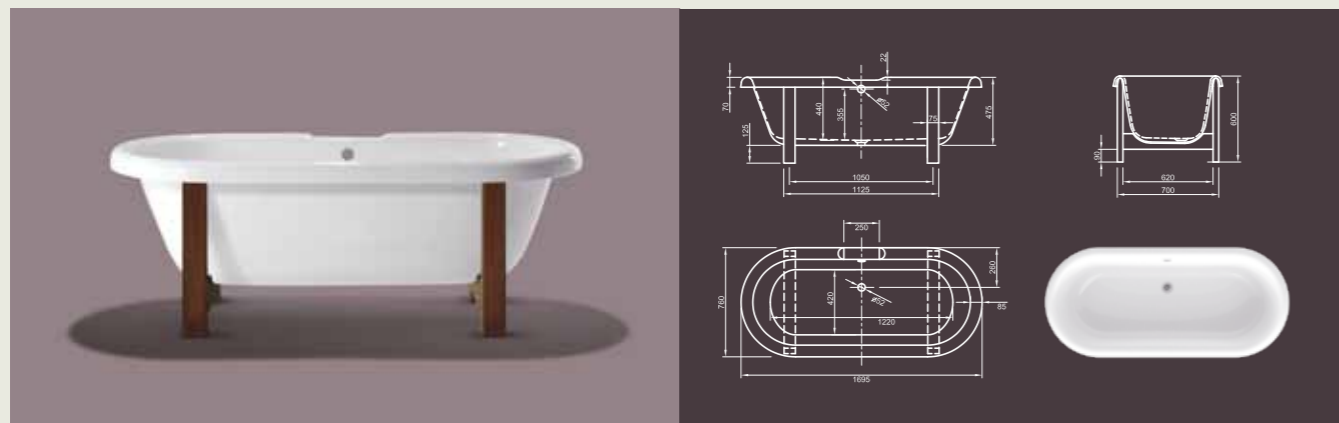

EDWARDIAN I

Noble interpretation! Our traditional design bathtub Edwardian equipped with a two-piece support made of teak wood.

Technical data	
Article-No.	0100-062-06
Colour	White
Dimensions	1700 x 750 x 600 mm (L x W x H)
Weight	55 kg
Volume	180 l
Bath Waste Kit	Not fitted, to be on separate order

Further options see page 50

Prince

EDWARDIAN II

Noble interpretation the 2nd! Our beloved Evergreen Edwardian imbedded in two consoles made of teak wood.

Technical data	
Article-No.	0100-062-08
Colour	White
Dimensions	1700 x 750 x 600 mm (L x W x H)
Weight	55 kg
Volume	180 l
Bath Waste Kit	Not fitted, to be on separate order

Further options see page 50