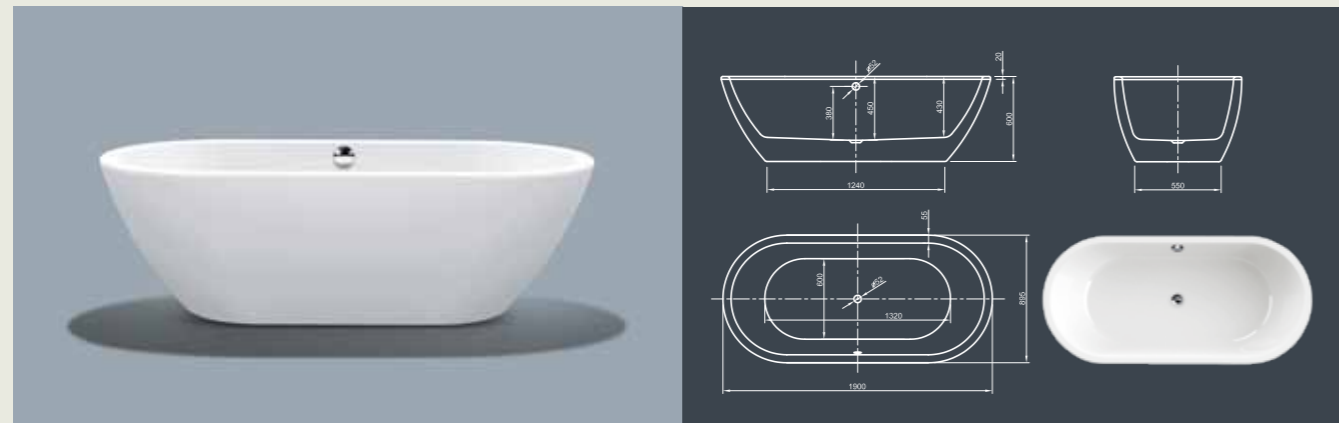

FORM SPA

Elegance! An exceptional design for a stunning bath enjoyment.

Technical data	
Article-No.	0200-087
Colour	White
Dimensions	1900 x 900 x 600 mm (L x W x H)
Weight	93 kg maximum weight (depending on configuration)
Volume	275 l
Bath Waste Kit	Click-Clack system, colour chrome, factory fitted

Further options see page 62