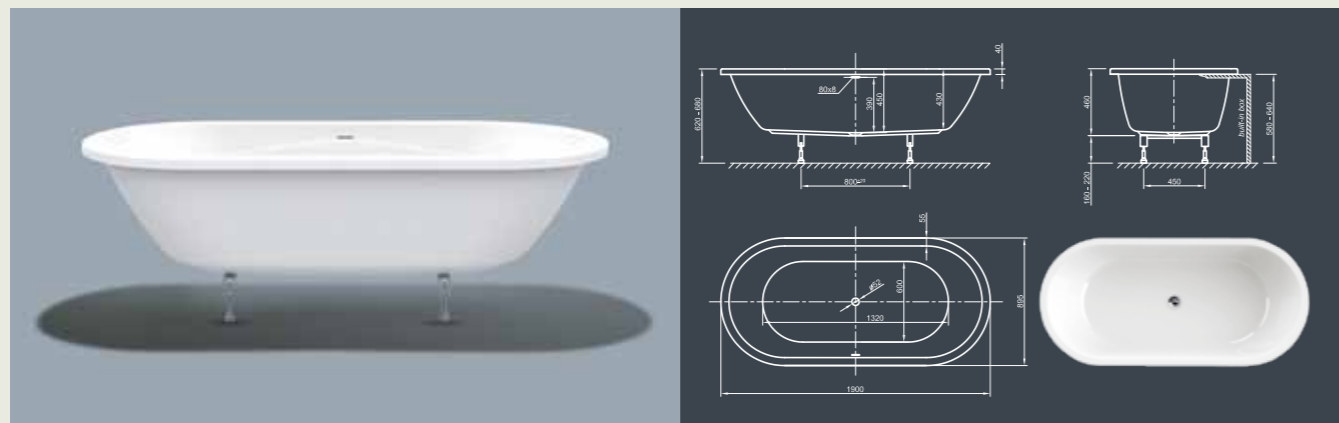

Further options see page 70

COOL FIT SPA

Cool comfort! Inspired by the last century this modern style bathtub ergonomically interprets classic tub design in the spirit of time. Its unique shape creates a deep feeling of cosiness and invites to relax in.

Further options see page 70

FORM FIT SPA

Elegance! An exceptional design for a stunning bath enjoyment.

Technical data	
Article-No.	0200-287
Colour	White
Dimensions	1900 x 900 x 600 mm (L x W x H)
Weight	63 kg maximum weight (depending on configuration)
Volume	275 l
Bath Waste Kit	Slot overflow & Click-Clack waste, colour chrome, factory fitted
Legs	Special frame system with adjustable legs, factory fitted

Further options see page 70

CULTURE FIT SPA

Straightforward! This linear cube bathtub shows modern design in its purest way. With its ornate-less shape and perfectly finished edges it radiates meditative peace. Tapered sides offer optimal bathing comfort!