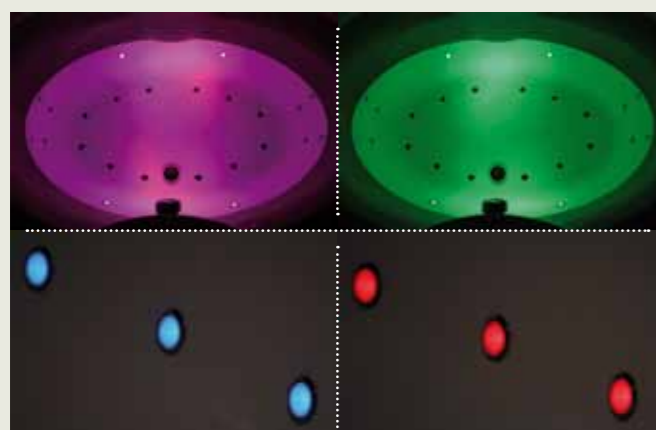

POWER LED & LED EFFECT LIGHT CHAIN

Changing range of colours for perfect ambience in your bathroom.

Left	Right
Whisper air system ON/OFF	Ozone blower ON
Light ON/OFF	MANUAL drying ON
Manual colour change	START/STOP automatic colour change
Radio selection	MP3 SELECTION
Skip to next / former channel or title	START/PAUSE latest title/radio station
Volume control DOWN	Volume control UP

REMOTE CONTROL

The remote control surface design is individually adaptable e.g. with individual logo.

FEATURES & DETAILS

LIGHT

It is said that colour has an impact on the human body and soul and can optimize your energy level. Aqua Spa® wellness bathtubs equipped with ambience light will increase your bathing enjoyment and convert your bathroom into an atmospheric space. Choose between our 20 mini LED light-chain and 2 power LED. 10 changing colour modes of white, purple, blue, light blue, turquoise, green, yellow, orange, red and pink will enhance your senses to a maximum experience of luxury relaxing comfort. Blue is your favorite? No problem! With our integrated remote control you may stop the changing colours at your favored colour or switch on and off the light function. The light intensity of the power LEDs is even dimmable!

SOUND

"Without music, life would be an error" (Friedrich Nietzsche). Enjoy your own MP3 music composition or your favorite radio station using the integrated sound system. The set also consists of 2 integrated not visible loudspeakers which give you a perfect sound experience. You can choose your own program via remote control and having your MP3 player connected via WLAN.

WHISPER AIR NOZZLES

Listen to the silence! With the calmness of our Aqua Spa® system the only recognizable noise is the whisper of soft sparkling water. Lay down and relax, enjoying a pearling massage while reading a book without disturbing noise and extruding water. 24 ultra-flat and ergonomically adjusted whisper air jets grant you a maximum bathing comfort.

OZONE THERAPY

Switch on the integrated Ozone blower! Like this the air escaping from the nozzles is mixed with Ozone. With this function the quality of your bathwater is enhanced due the antibacterial and disinfecting effect of Ozone. Moreover the skin is enriched with oxygen and the blood circulation is stimulated. This option is automatically activated starting the system. Via remote control this option can be switched off and on.

AUTOMATIC DRYING SYSTEM

To dry the air nozzles from remnant water and to avoid bacteria and off odors our Aqua Spa® wellness bathtubs are equipped with an automatic drying system. 15 minutes after emptying the tub this function switches on automatically and runs for 2 minutes. This ensures you a unproblematic, long lasting pleasure in using your Aqua Spa® bathtub. The drying system may be also started manually by remote control.

DESINFECTION