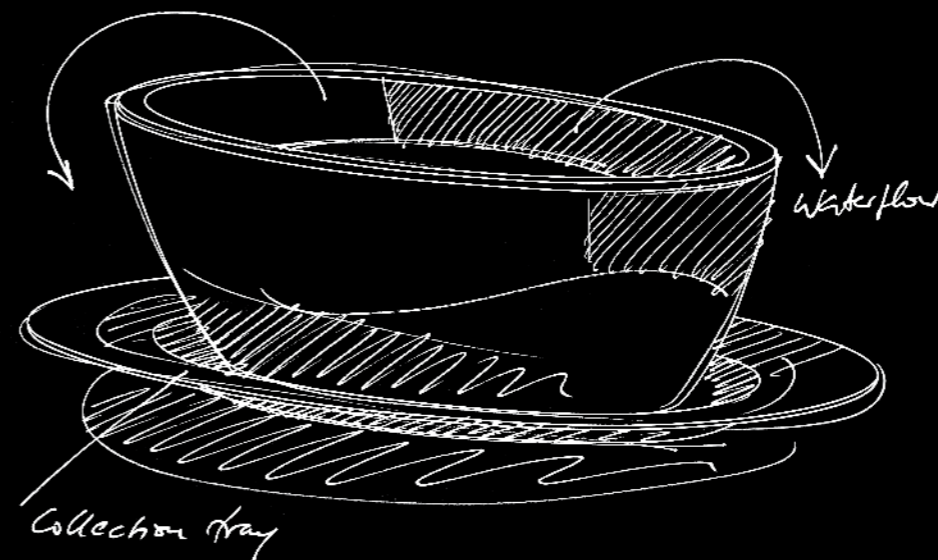

Evolution is any change across successive generations. In our case we talk about evolution being any change in successive products! As market leader in freestanding bathtubs made from best cast sanitary acrylic we hold this world caring in our hands.

Knief & Co. is making statements in perfection creating best quality and most elegant design to fulfil any desire. A part of our core business is product development. Being a step ahead in finding tomorrow's solutions is what makes us successful. Innovativeness at highest quality standards is what our customers are seeking for. We see our role as the extended workbench of our business partners. We face every challenge, create ideas and find solutions for every mission.

With our Overflow-Tub Loom we show the accuracy of our thermo forming and finishing processes of our bathtubs. Knief & Co.'s processing technology is the only technology worldwide

providing the perfection of zero-tolerance-accurate horizontal rim and invisible jointing with no coating for freestanding acrylic bathtubs.

Knief & Co.'s evolutionary combination of Aqua Plus® or Aqua Spa® acrylic bathtubs and K | Stone mineral cast is a symbiosis of materials. We offer our customers endless and unique variations in design and colour and – at the end of the day – the creation of inimitable individual bathroom design. We make it special and evolution perfect!