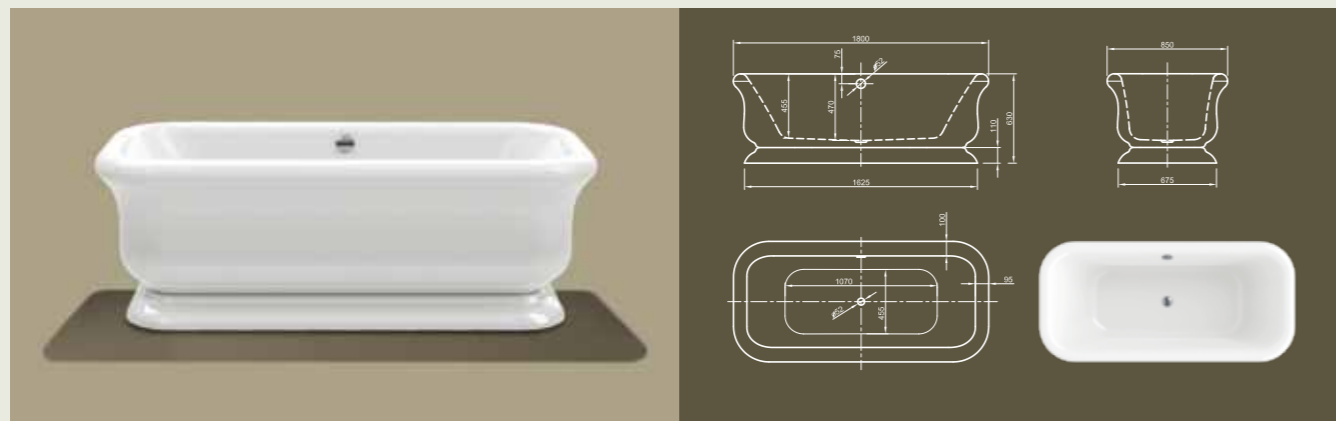

RETRO

Esthetical access to past centuries! This exclusive, classical design bathtub brings back the memory to the Roman Empire. Enjoy the luxurious bathing experience like Caesar and Cleopatra.

Technical data	
Article-No.	0100-090
Colour	White
Dimensions	1800 x 850 x 630 mm (L x W x H)
Weight	60 kg
Volume	215 l
Bath Waste Kit	Click-Clack system, colour chrome, factory fitted

Further options see page 50