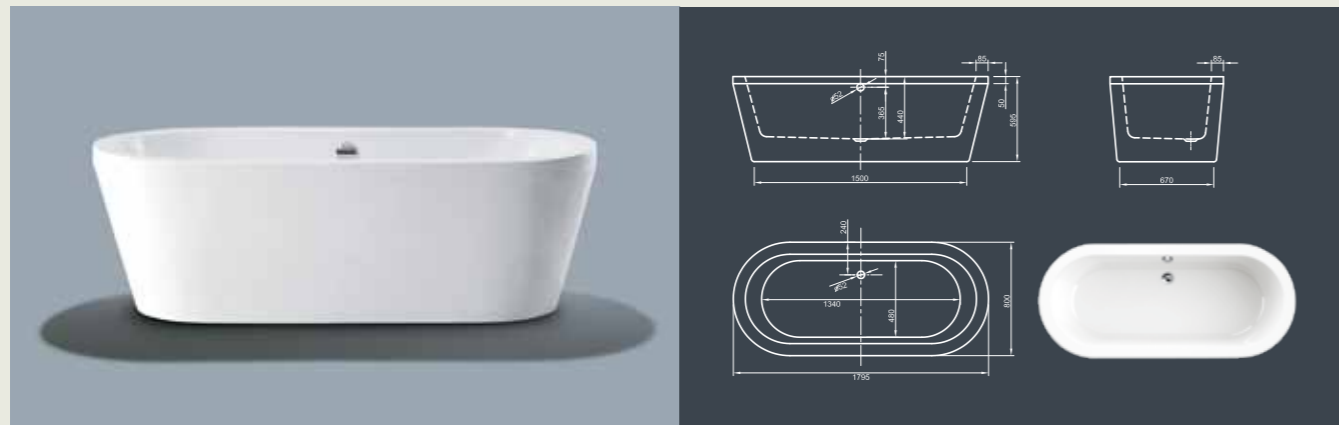

Further options see page 62

COOL SPA

Cool comfort! Inspired by the last century this modern style bathtub ergonomically interprets classic tub design in the spirit of time. Its unique shape creates a deep feeling of cosiness and invites to relax in.

Further options see page 62

CULTURE SPA

Straightforward! This linear cube bathtub shows modern design in its purest way. With its ornate-less shape and perfectly finished edges it radiates meditative peace. Tapered sides offer optimal bathing comfort!