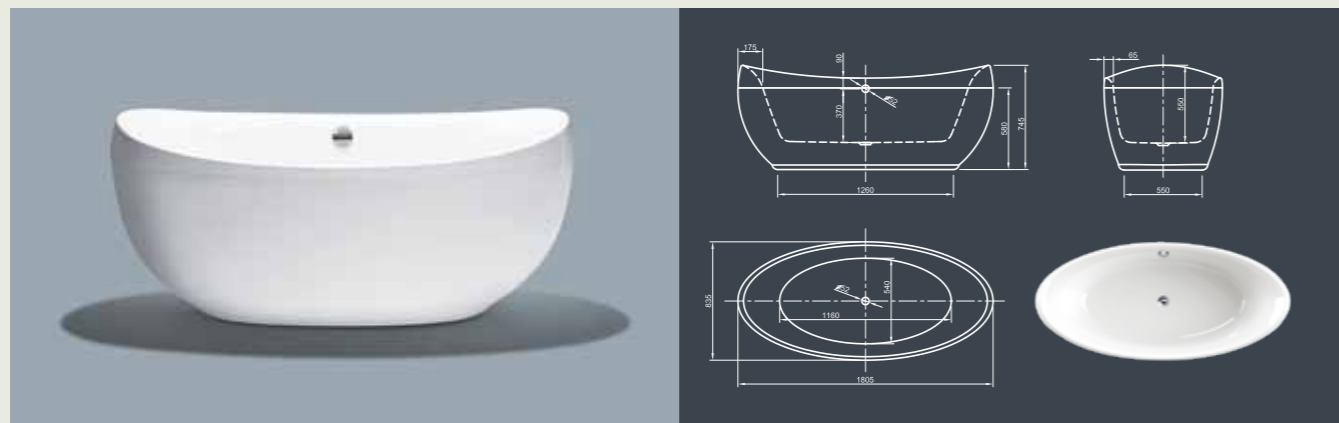

VENICE SPA

Extraordinary design! This modern bathtub has a striking shape and captures you on a journey of mind.

Technical data	
Article-No.	0200-083
Colour	White
Dimensions	1800 x 835 x 745 mm (L x W x H)
Weight	91 kg maximum weight (depending on configuration)
Volume	225 l
Bath Waste Kit	Click-Clack system, colour chrome, factory fitted

Further options see page 62