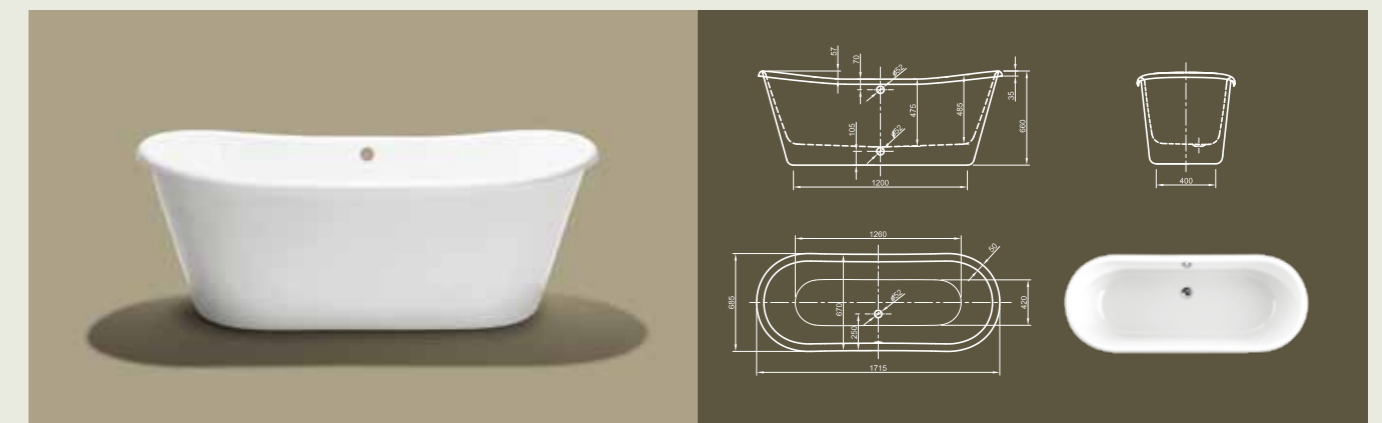

Further options see page 50

PRINCESS

Ornate Design! This puristic interpretation of our Chateau bathtub brings together ornate design with modern elements leading into perfect comfort.

Technical data	
Article-No.	0100-081
Colour	White
Dimensions	1700 x 700 x 660 mm (L x W x H)
Weight	43 kg
Volume	225 l
Bath Waste Kit	Not fitted, to be on separate order

Further options see page 38

EDWARDIAN

Its Royal Highness invites you to a luxury bath! This classical bathtub exudes the charm of royalty. Feet options in brass or chrome adapt this extraordinary bathtub to the personal character of your bathroom.