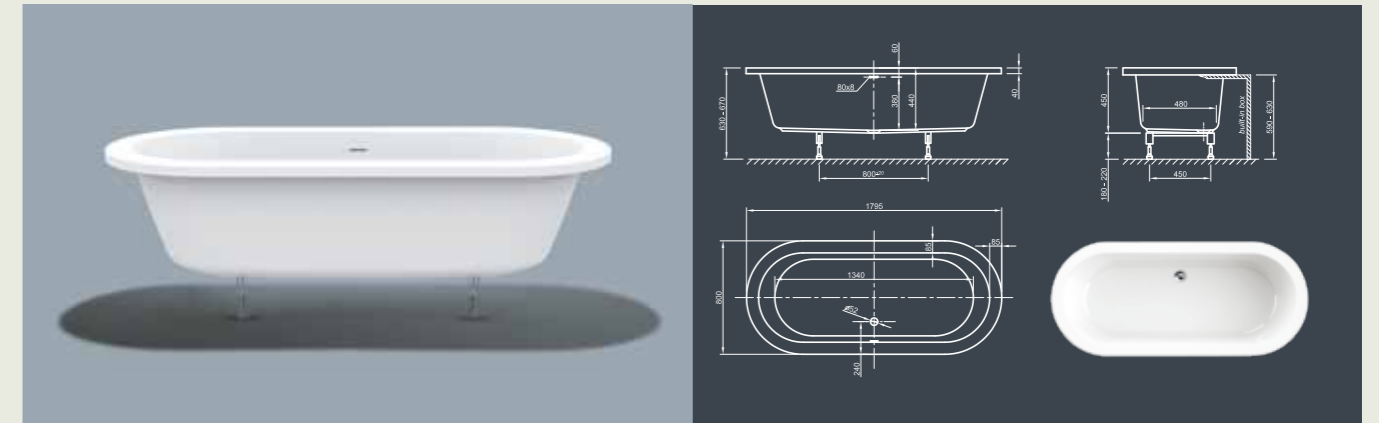

COOL FIT SPA

Cool comfort! Inspired by the last century this modern style bathtub ergonomically interprets classic tub design in the spirit of time. Its unique shape creates a deep feeling of cosiness and invites to relax in.

Technical data	
Article-No.	0200-282
Colour	White
Dimensions	1800 x 800 x 600 mm (L x W x H)
Weight	59 kg maximum weight (depending on configuration)
Volume	230 l
Bath Waste Kit	Slot overflow & Click-Clack waste, colour chrome, factory fitted
Legs	Special frame system with adjustable legs, factory fitted

Further options see page 70