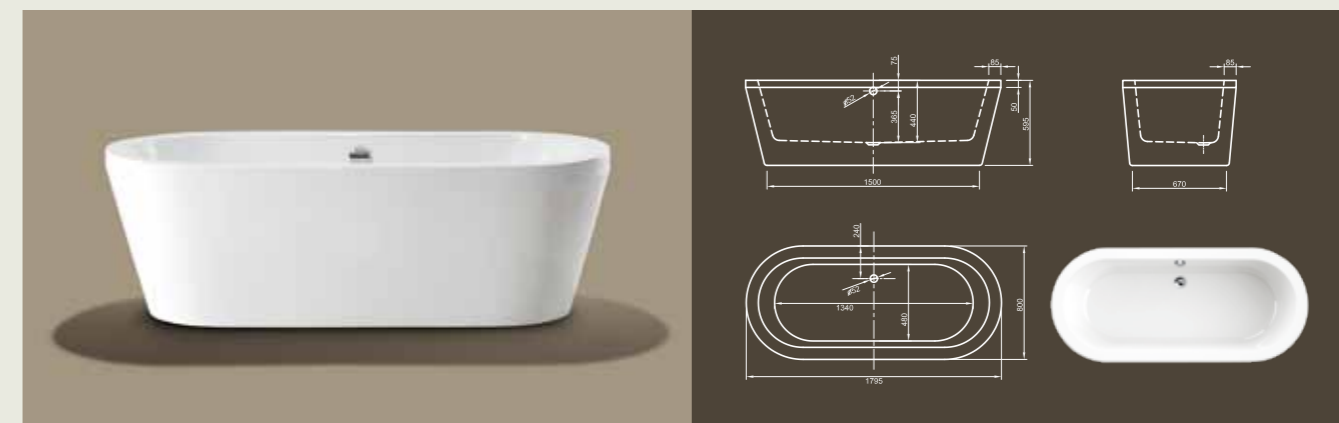

NEO

Cool brother! Following the most favored design of its big brother Cool, this modern design bathtub fulfils all parameters of luxury bath comfort. Reduced dimensions allow the cozy surrounding of a smaller bathroom.

Technical data	
Article-No.	0100-076
Colour	White
Dimensions	1700 x 800 x 600 mm (L x W x H)
Weight	48 kg
Volume	210 l
Bath Waste Kit	Click-Clack system, colour chrome, factory fitted

Further options see page 50

Cool

LOFT

Modern interpretation of a classical bathtub.

Its puristic, oval shape invites to relax in. With its broad edge it sufficiently meets practical requirements.

Technical data	
Article-No.	0100-067
Colour	White
Dimensions	1800 x 800 x 600 mm (L x W x H)
Weight	58 kg
Volume	230 l
Bath Waste Kit	Not fitted, to be on separate order

Further options see page 50

Option: Loft IV (with plinth), Article-No. 0100-068

COOL

Cool comfort! Inspired by the last century this modern style bathtub ergonomically interprets classic tub design in the spirit of time. Its unique shape creates a deep feeling of cosiness and invites to relax in.

Technical data	
Article-No.	0100-082
Colour	White
Dimensions	1800 x 800 x 600 mm (L x W x H)
Weight	50 kg
Volume	230 l
Bath Waste Kit	Click-Clack system, colour chrome, factory fitted

Further options see page 50