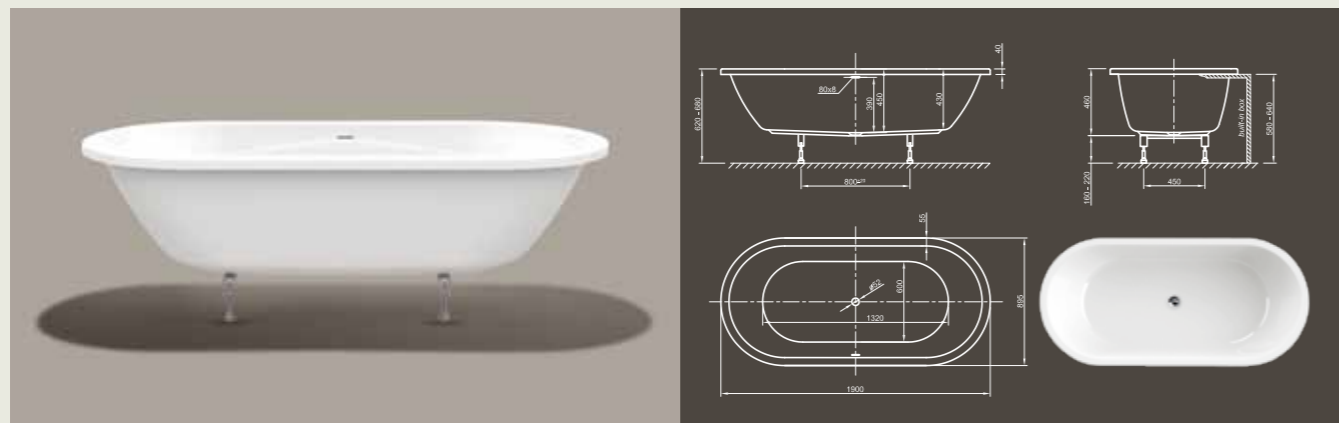

Further options see page 50

FORM FIT

Elegance! An exceptional design for a stunning bath enjoyment.

Technical data	
Article-No.	0400-287
Colour	White
Dimensions	1900 x 900 x 600 mm (L x W x H)
Weight	38 kg
Volume	275 l
Bath Waste Kit	Slot overflow & Click-Clack waste, colour chrome, factory fitted
Legs	Special frame system with adjustable legs, factory fitted

Further options see page 50

CULTURE FIT

Straightforward! This linear cube bathtub shows modern design in its purest way. With its ornate-less shape and perfectly finished edges it radiates meditative peace. Tapered sides offer optimal bathing comfort!