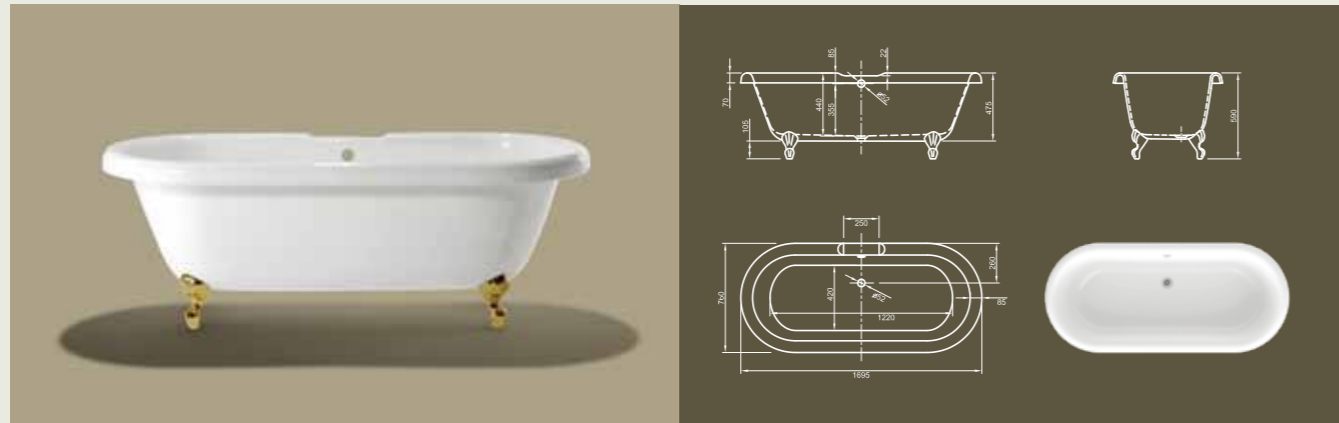

EDWARDIAN

Its Royal Highness invites you to a luxury bath! This classical bathtub exudes the charm of royalty. Feet options in brass or chrome adapt this extraordinary bathtub to the personal character of your bathroom.

Technical data	
Article-No.	0100-062
Colour	White
Dimensions	1700 x 750 x 600 mm (L x W x H)
Weight	52 kg
Volume	180 l
Bath Waste Kit	Not fitted, to be on separate order
Feet	Ball & Claw feet, colour brass or chrome, factory fitted

Further options see page 50

EDWARDIAN XL

Classical design meets comfortable dimensions! This large volume bathtub offers highest bathing comfort at both ends due to central position of the waste.

Technical data	
Article-No.	0100-063
Colour	White
Dimensions	1800 x 800 x 600 mm (L x W x H)
Weight	56 kg
Volume	220 l
Bath Waste Kit	Not fitted, to be on separate order
Feet	Ball & Claw feet, colour brass or chrome, factory fitted

Further options see page 50