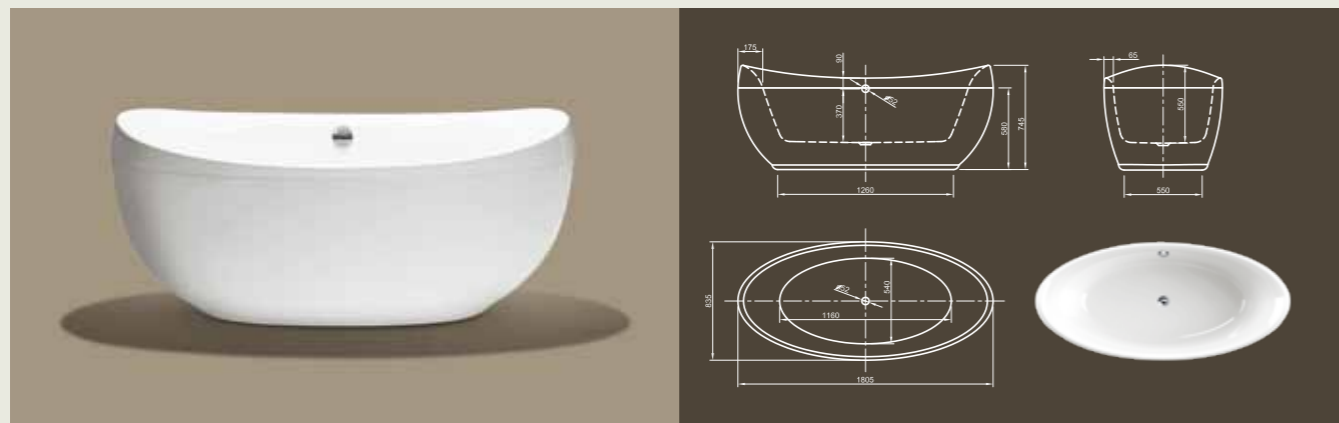

VENICE

Extraordinary design! This modern bathtub has a striking shape and captures you on a journey of mind.

Technical data	
Article-No.	0100-083
Colour	White
Dimensions	1800 x 835 x 745 mm (L x W x H)
Weight	51 kg
Volume	225 l
Bath Waste Kit	Click-Clack system, colour chrome, factory fitted

Further options see page 50

LOOM

Elegance in perfection! Exclusive and spacious design which does ensure an extraordinary relaxing bathing.

Technical data	
Article-No.	0100-088
Colour	White
Dimensions	1900 x 950 x 600 mm (L x W x H)
Weight	53 kg
Volume	265 l
Bath Waste Kit	Click-Clack system, colour chrome, factory fitted

Further options see page 50

RELAX

Relax! The traditional Victorian style metamorphosed into modernity.

Technical data	
Article-No.	0100-078
Colour	White
Dimensions	1800 x 850 x 620/760 mm (L x W x H)
Weight	51 kg
Volume	230 l
Bath Waste Kit	Slot overflow & Click-Clack waste, colour chrome, factory fitted

Further options see page 50