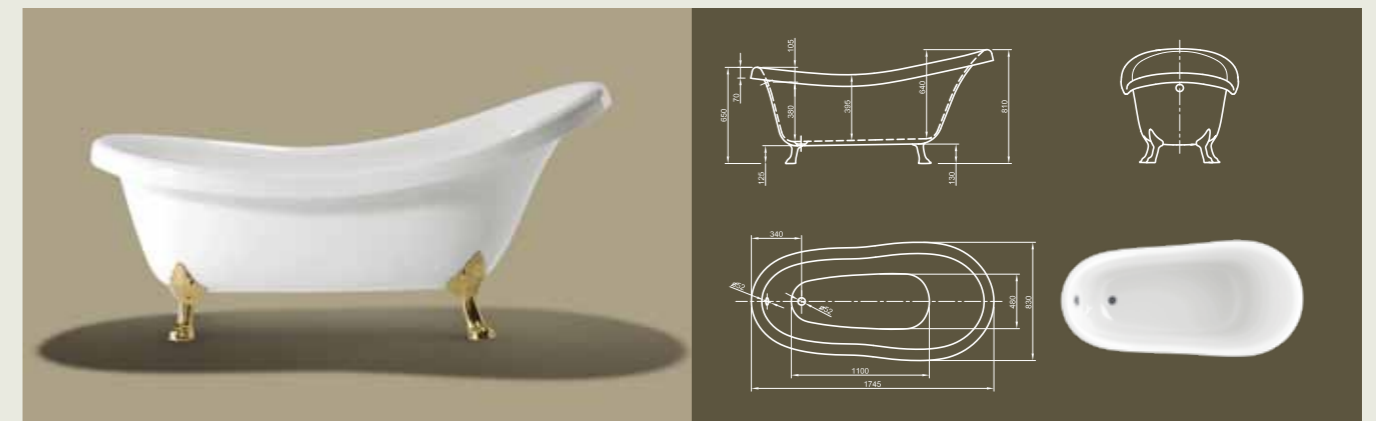

Further options see page 50

Victorian

VICTORIAN

Back to the roots! The classical Victorian style bathtub is outstandingly adopted to the body and conveys an especially high feeling of comfort.

Technical data	
Article-No.	0100-061
Colour	White
Dimensions	1745 x 830 x 810/650 mm (L x W x H)
Weight	56 kg
Volume	185 l
Bath Waste Kit	Not fitted, to be on separate order
Feet	Lion feet, colour brass or chrome, factory fitted

Further options see page 50

Victorian with feet in brass

PERFECT
BATHING CULTURE
INSPIRES
YOUR SENSES

Retro – this exclusive, classical design bathtub brings back the memory to the Roman Empire. Enjoy the luxurious bathing experience like Caesar and Cleopatra.