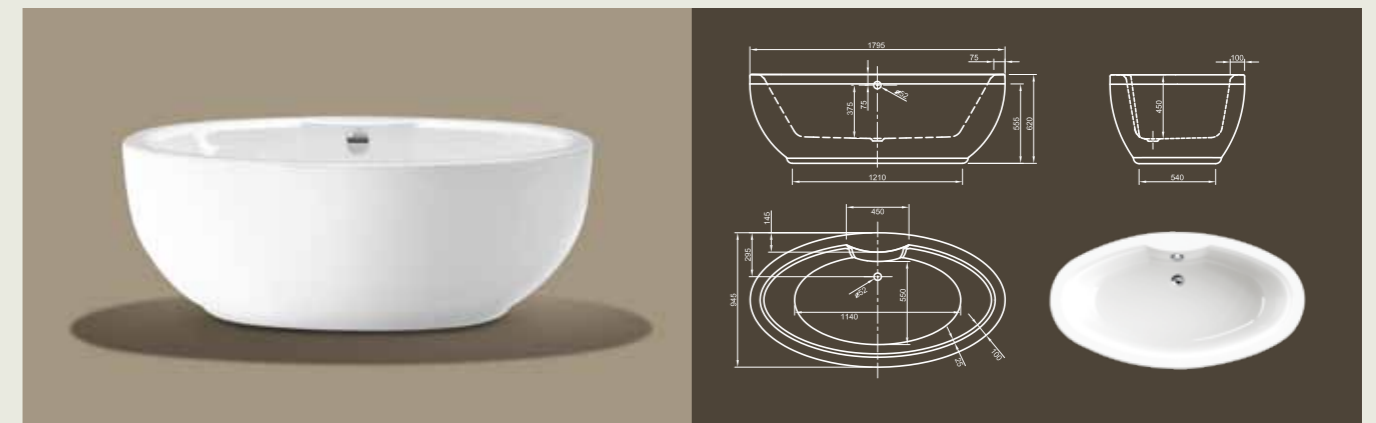

OVAL

Oval experience! With its oval basic shape and elegant curves, this modern style bathtub offers you a high bathing comfort.

Technical data	
Article-No.	0100-080
Colour	White
Dimensions	1800 x 950 x 625 mm (L x W x H)
Weight	50 kg
Volume	225 l
Bath Waste Kit	Click-Clack system, colour chrome, factory fitted

Further options see page 50