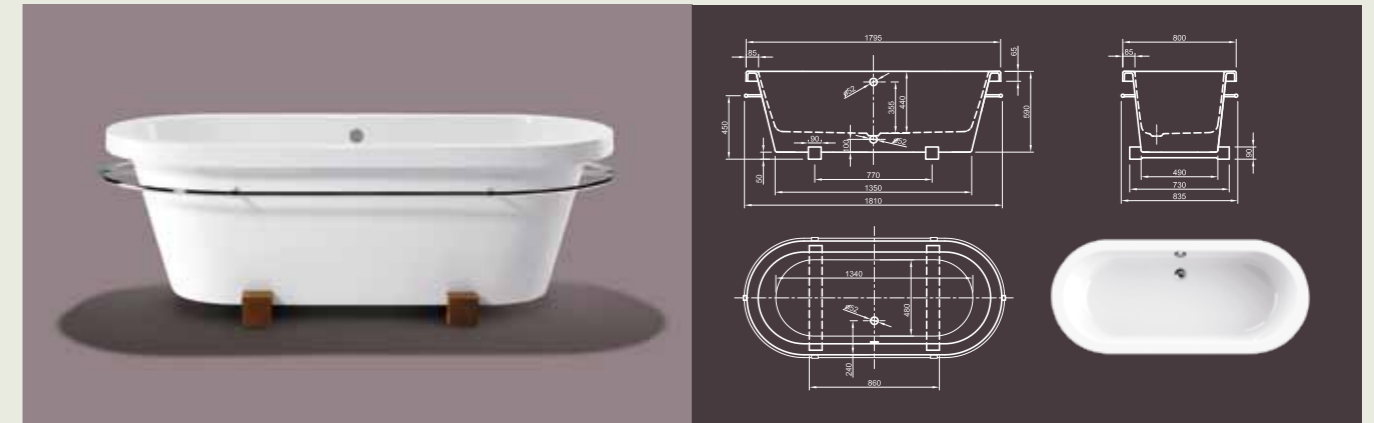

LOFT III

Combination: Two individual features combined in one model: a fancy towel rail and exclusive teak wood consoles – useful and stylish!

Technical data	
Article-No.	0100-067-04/05
Colour	White
Dimensions	1800 x 835 x 650 mm (L x W x H)
Weight	75 kg
Volume	230 l
Bath Waste Kit	Not fitted, to be on separate order

Further options see page 50