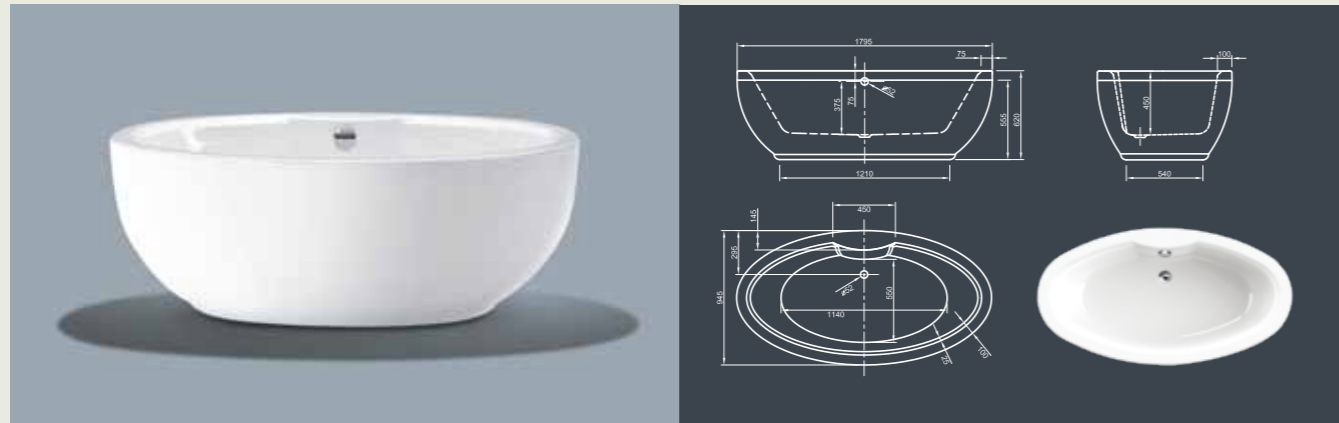

Further options see page 62

OVAL SPA

Oval experience! With its oval basic shape and elegant curves, this modern style bathtub offers you a high bathing comfort.

Technical data	
Article-No.	0200-080
Colour	White
Dimensions	1800 x 950 x 625 mm (L x W x H)
Weight	90 kg maximum weight (depending on configuration)
Volume	225 l
Bath Waste Kit	Click-Clack system, colour chrome, factory fitted

Further options see page 62

WALL SPA

Evolutionary! Favored design enhanced in a space saving form. This modern style bathtub allows one-sided wall connection. Prettify your bathroom even if there is only minimum space!