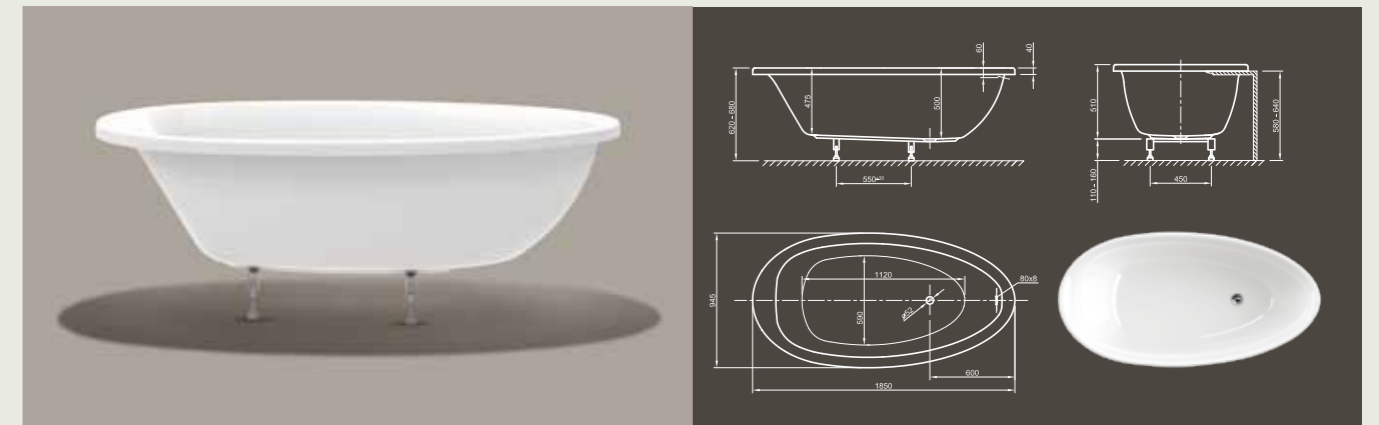

LOUNGE FIT

Pure power of attraction! This modern style bathtub is the space for meditative peace and radiates by its asymmetric egg-shape the feeling of maximal relaxation.

Technical data	
Article-No.	0400-289
Colour	White
Dimensions	1850 x 950 x 635 mm (L x W x H)
Weight	38 kg
Volume	265 l
Bath Waste Kit	Slot overflow & Click-Clack waste, colour chrome, factory fitted
Legs	Special frame system with adjustable legs, factory fitted

Further options see page 50