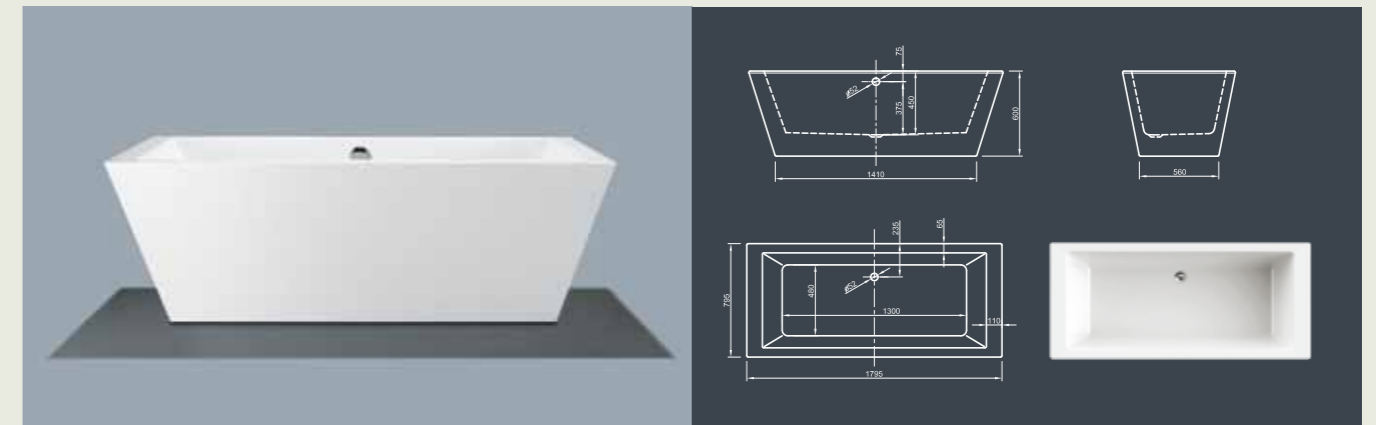

CULTURE SPA

Straightforward! This linear cube bathtub shows modern design in its purest way. With its ornate-less shape and perfectly finished edges it radiates meditative peace. Tapered sides offer optimal bathing comfort!

Technical data	
Article-No.	0200-068
Colour	White
Dimensions	1800 x 800 x 600 mm (L x W x H)
Weight	91 kg maximum weight (depending on configuration)
Volume	230 l
Bath Waste Kit	Click-Clack system, colour chrome, factory fitted

Further options see page 62