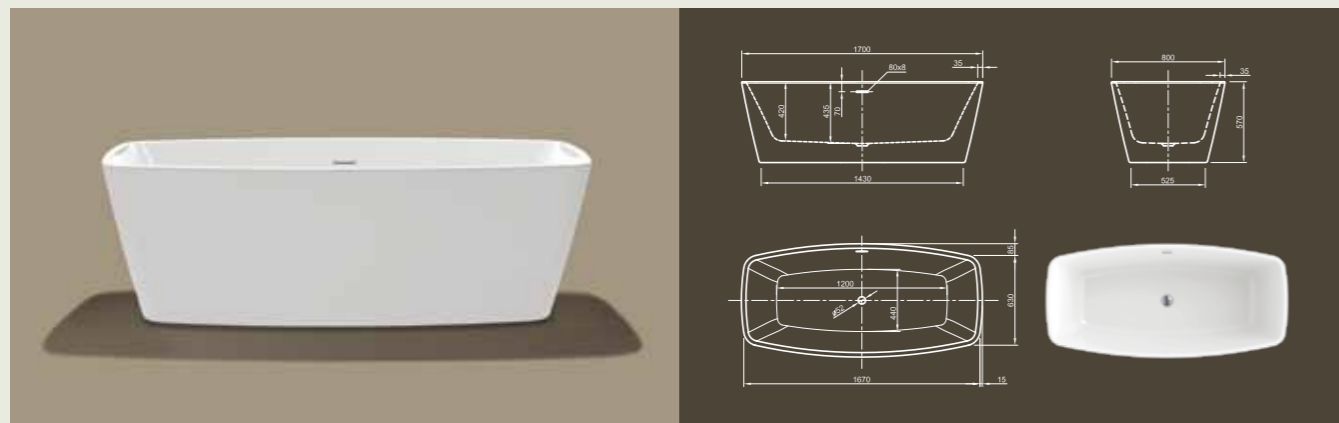

CUBE

Purism at its best! The embodiment of outstanding and clean design invites you to a luxury bath. Enjoy the minimalism and purism of this bath design!

Technical data	
Article-No.	0100-084
Colour	White
Dimensions	1700 x 800 x 600 mm (L x W x H)
Weight	48 kg
Volume	200 l
Bath Waste Kit	Slot overflow & Click-Clack waste, colour chrome, factory fitted

Further options see page 50