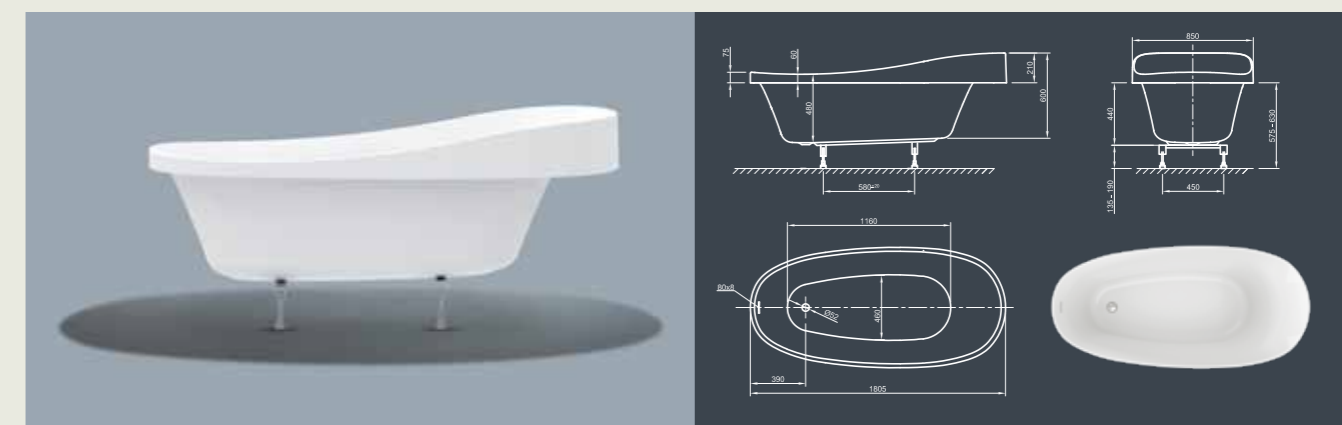

Further options see page 70

RELAX FIT SPA

Relax! The traditional Victorian style metamorphosed into modernity.

Technical data	
Article-No.	0200-278
Colour	White
Dimensions	1800 x 850 x 620 / 760 (L x W x H)
Weight	56 kg maximum weight (depending on configuration)
Volume	230 l
Bath Waste Kit	Slot overflow & Click-Clack waste, colour chrome, factory fitted
Legs	Special frame system with adjustable legs, factory fitted

Further options see page 70

MOOD FIT SPA

Good mood in straight-line! This rectangular clean purism modern style bathtub with a flat top offers optimal comfort with its tapered sides.

Technical data	
Article-No.	0200-285
Colour	White
Dimensions	1800 x 800 x 600 mm (L x W x H)
Weight	58 kg maximum weight (depending on configuration)
Volume	230 l
Bath Waste Kit	Slot overflow & Click-Clack waste, colour chrome, factory fitted
Legs	Special frame system with adjustable legs, factory fitted

Further options see page 70

COOL FIT SPA

Cool comfort! Inspired by the last century this modern style bathtub ergonomically interprets classic tub design in the spirit of time. Its unique shape creates a deep feeling of cosiness and invites to relax in.