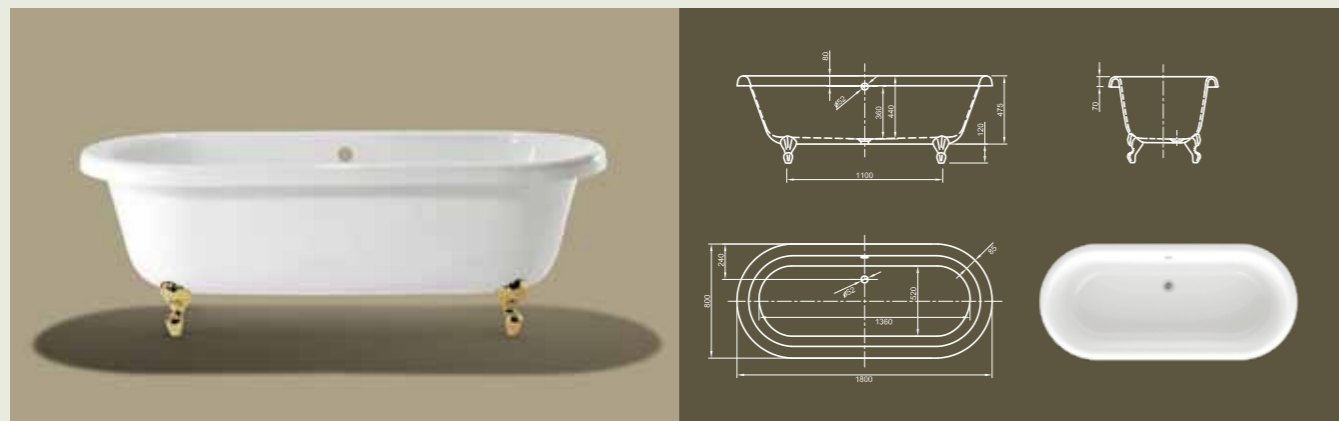

Victorian

VICTORIAN

Back to the roots! The classical Victorian style bathtub is outstandingly adopted to the body and conveys an especially high feeling of comfort.

Technical data	
Article-No.	0100-061
Colour	White
Dimensions	1745 x 830 x 810/650 mm (L x W x H)
Weight	56 kg
Volume	185 l
Bath Waste Kit	Not fitted, to be on separate order
Feet	Lion feet, colour brass or chrome, factory fitted

Further options see page 50