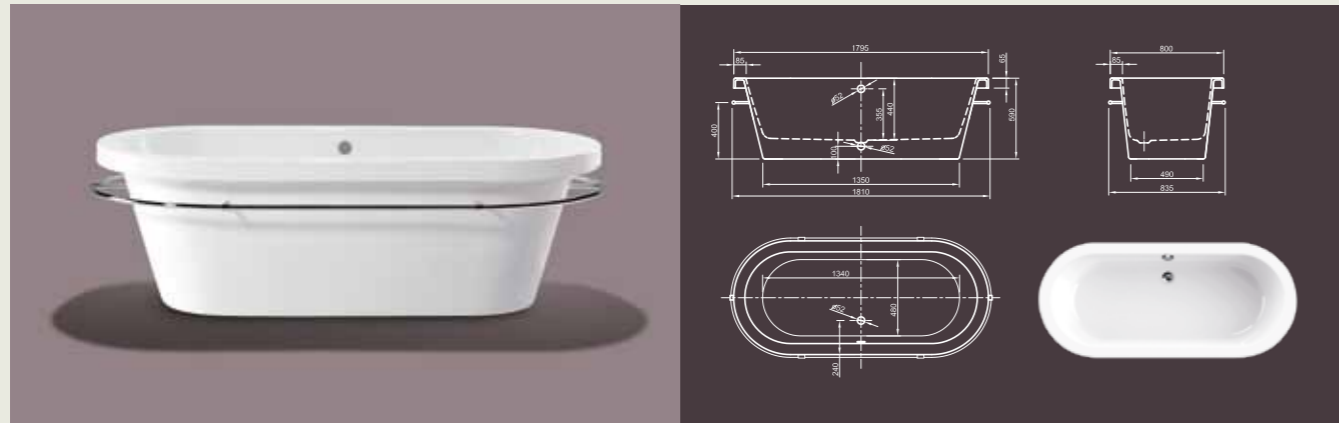

LOFT I

Modern interpretation of a classical bathtub. Our edgy model Loft equipped with a surrounding, chrome towel rail. Have your towel available after the enjoyment of an inevitable relaxing bath experience.

Technical data	
Article-No.	0100-067-01/02
Colour	White
Dimensions	1800 x 835 x 600 mm (L x W x H)
Weight	65 kg
Volume	230 l
Bath Waste Kit	Not fitted, to be on separate order

Further options see page 50