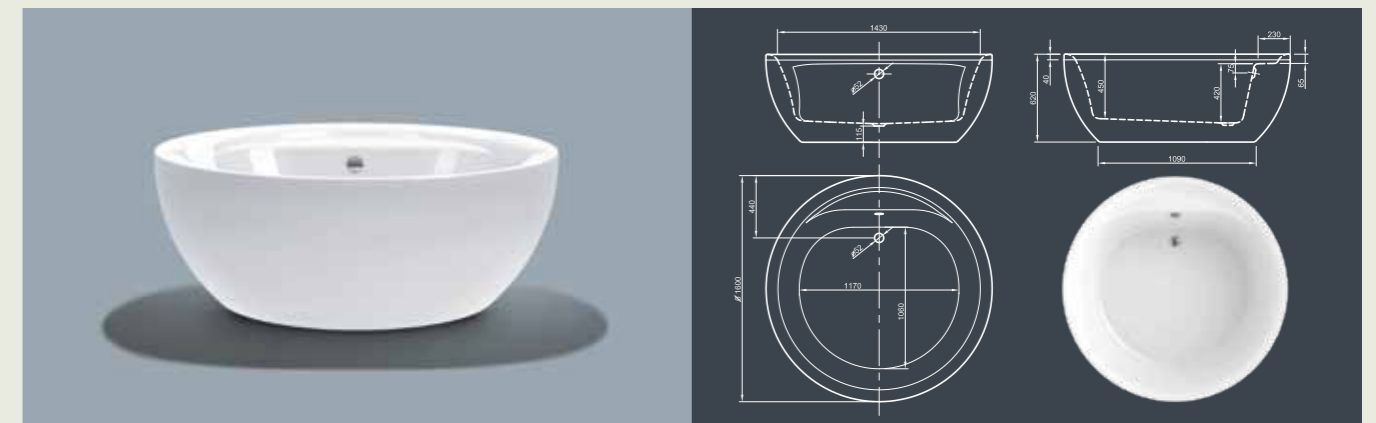

CLUB SPA

Top of the bath! This modern, round bathtub is the place to be in your bathroom. Enjoy your bath and round off your day!

Technical data	
Article-No.	0200-075
Colour	White
Dimensions	∅ 1600 x 620 mm (L x W x H)
Weight	106 kg maximum weight (depending on configuration)
Volume	275 l
Bath Waste Kit	Click-Clack system, colour chrome, factory fitted

Further options see page 62