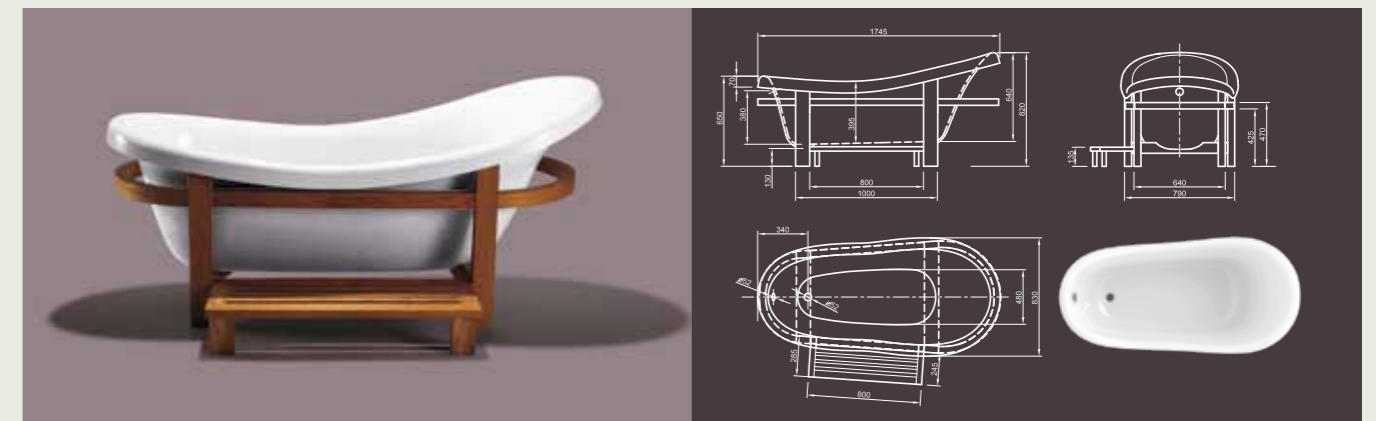

VICTORIAN I

Glorious! Our trendsetter in classic style bathtubs – Victorian – imbedded in a luxury wood support with retractable step. Outstandingly luxurious and individual!

Technical data	
Article-No.	0100-061-06
Colour	White
Dimensions	1745 x 830 x 820/650 mm (L x W x H)
Weight	59 kg
Volume	185 l
Bath Waste Kit	Not fitted, to be on separate order

Further options see page 50