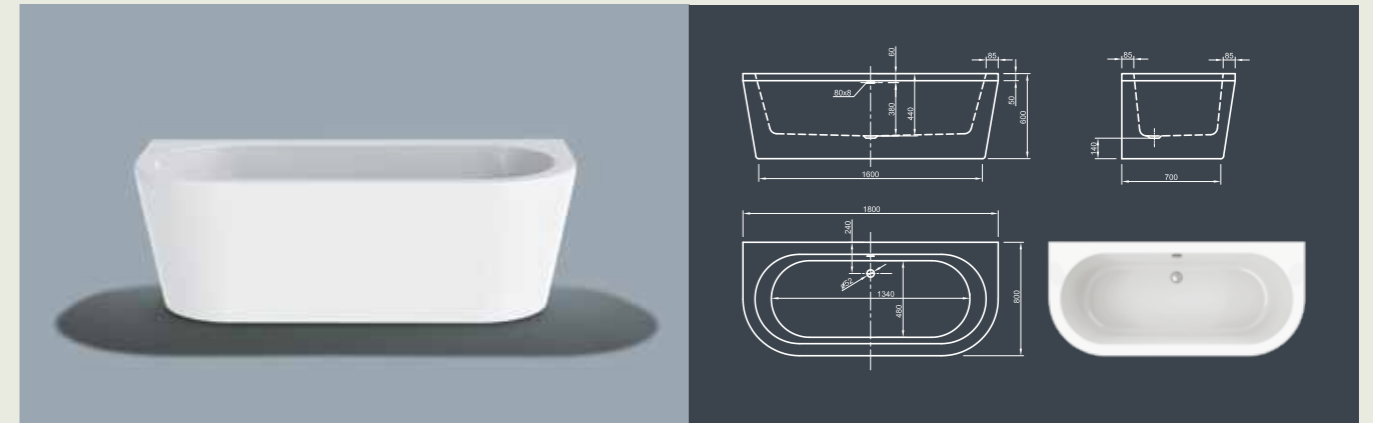

WALL SPA

Evolutionary! Favored design enhanced in a space saving form. This modern style bathtub allows one-sided wall connection. Prettify your bathroom even if there is only minimum space!

Technical data	
Article-No.	0200-077
Colour	White
Dimensions	1800 x 800 x 600 mm (L x W x H)
Weight	88 kg maximum weight (depending on configuration)
Volume	250 l
Bath Waste Kit	Slot overflow system or Click-Clack system, colour chrome, factory fitted

Further options see page 62