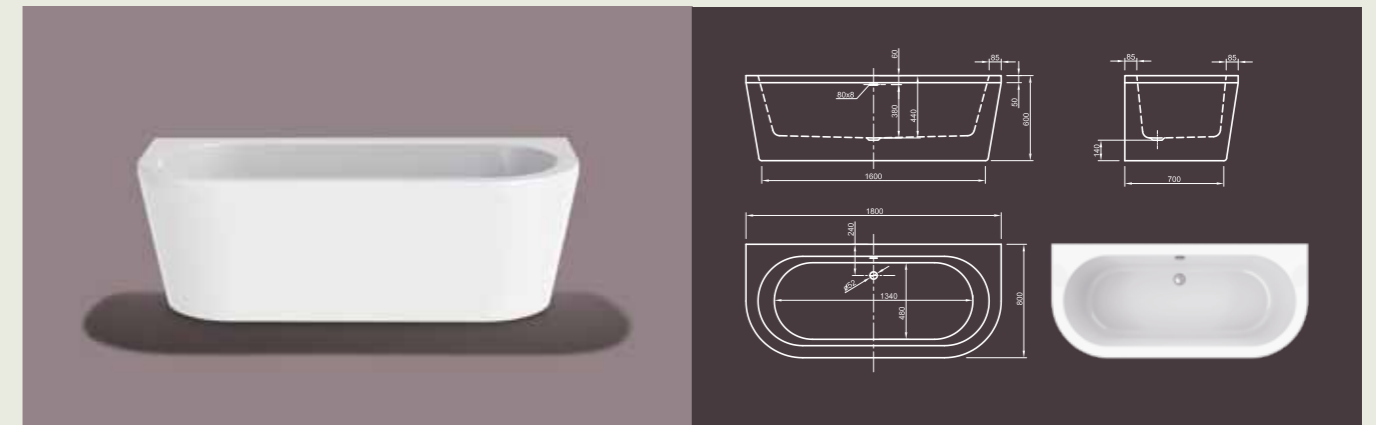

WALL

Evolutionary! Favored design enhanced in a space saving form. This modern style bathtub allows one-sided wall connection. Prettify your bathroom even if there is only minimum space!

Technical data	
Article-No.	0100-077
Colour	White
Dimensions	1800 x 800 x 600 mm (L x W x H)
Weight	48 kg
Volume	250 l
Bath Waste Kit	Slot overflow system or Click-Clack system, colour chrome, factory fitted

Further options see page 50

LOOK

Look and see! This unique style bathtub persuades with its clean design and interesting combination of materials. Really unique and special! Get it and set trends!

Technical data	
Article-No.	0100-050
Colour	White
Dimensions	1800 x 800 x 600 mm (L x W x H)
Weight	135 kg
Volume	270 l
Bath Waste Kit	Slot overflow & Click-Clack waste, colour chrome, factory fitted

Further options see page 50

VICTORIAN I

Glorious! Our trendsetter in classic style bathtubs – Victorian – imbedded in a luxury wood support with retractable step. Outstandingly luxurious and individual!

Technical data	
Article-No.	0100-061-06
Colour	White
Dimensions	1745 x 830 x 820/650 mm (L x W x H)
Weight	59 kg
Volume	185 l
Bath Waste Kit	Not fitted, to be on separate order

Further options see page 50