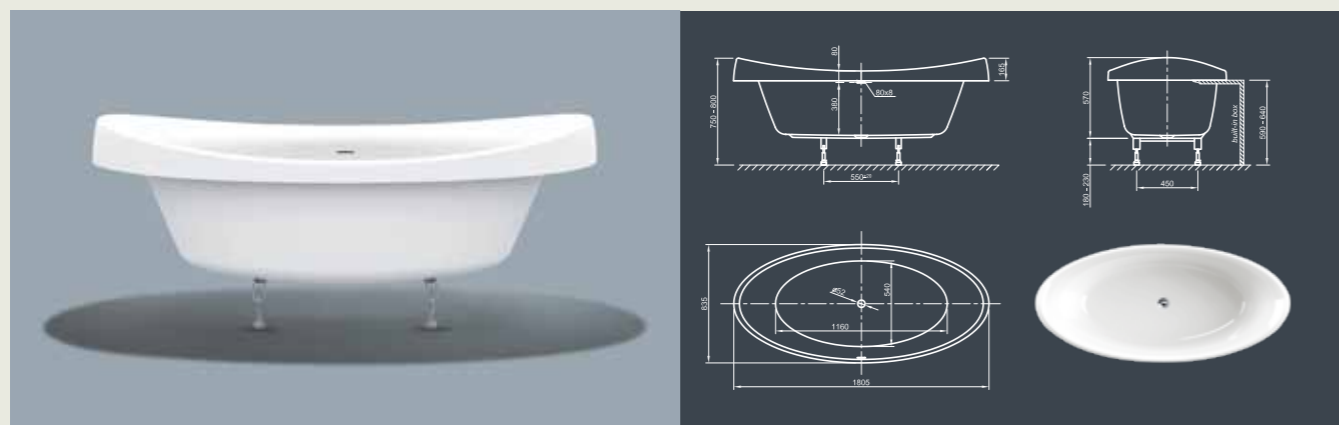

VENICE FIT SPA

Extraordinary design! This modern bathtub has a striking shape and captures you on a journey of mind.

Technical data	
Article-No.	0200-283
Colour	White
Dimensions	1800 x 835 x 745 mm (L x W x H)
Weight	65 kg maximum weight (depending on configuration)
Volume	225 l
Bath Waste Kit	Slot overflow & Click-Clack waste, colour chrome, factory fitted
Legs	Special frame system with adjustable legs, factory fitted

Further options see page 70