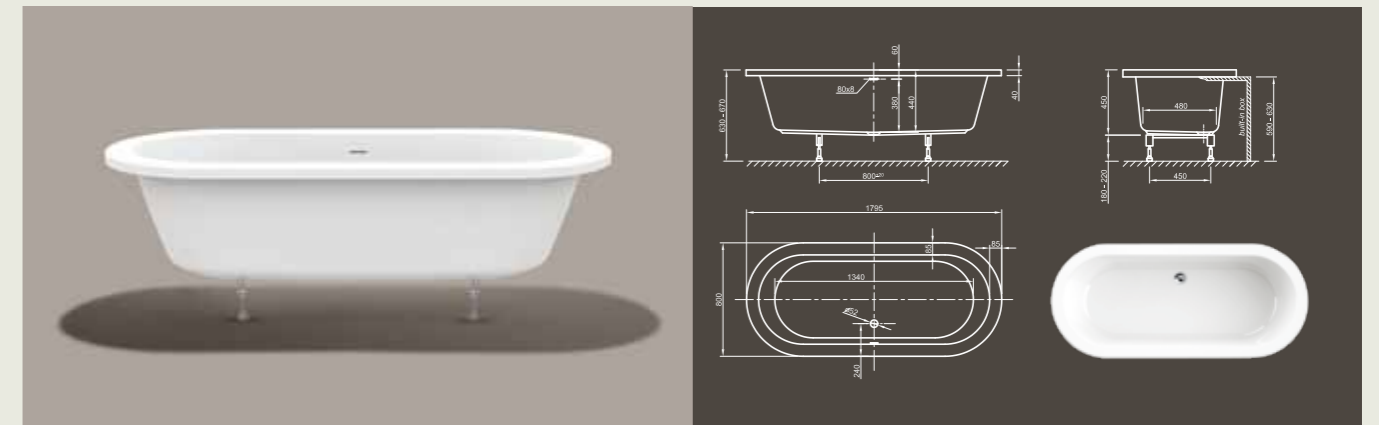

COOL FIT

Cool comfort! Inspired by the last century this modern style bathtub ergonomically interprets classic tub design in the spirit of time. Its unique shape creates a deep feeling of cosiness and invites to relax in.

Technical data	
Article-No.	0400-282
Colour	White
Dimensions	1800 x 800 x 600 mm (L x W x H)
Weight	34 kg
Volume	230 l
Bath Waste Kit	Slot overflow & Click-Clack waste, colour chrome, factory fitted
Legs	Special frame system with adjustable legs, factory fitted

Further options see page 50