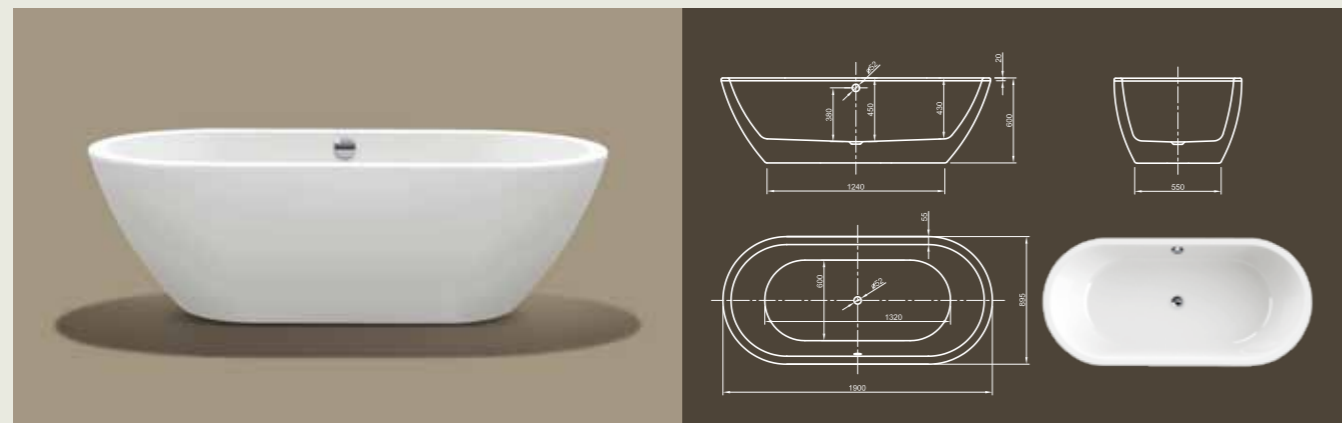

FORM

Elegance! An exceptional design for a stunning bath enjoyment.

Technical data	
Article-No.	0100-087
Colour	White
Dimensions	1900 x 900 x 600 mm (L x W x H)
Weight	53 kg
Volume	275 l
Bath Waste Kit	Click-Clack system, colour chrome, factory fitted

Further options see page 50

CLUB

Top of the bath! This modern, round bathtub is the place to be in your bathroom. Enjoy your bath and round off your day!

Technical data	
Article-No.	0100-075
Colour	White
Dimensions	Ø 1600 x 620 mm (L x W x H)
Weight	66 kg
Volume	275 l
Bath Waste Kit	Click-Clack system, colour chrome, factory fitted

Further options see page 50

OVAL

Oval experience! With its oval basic shape and elegant curves, this modern style bathtub offers you a high bathing comfort.

Technical data	
Article-No.	0100-080
Colour	White
Dimensions	1800 x 950 x 625 mm (L x W x H)
Weight	50 kg
Volume	225 l
Bath Waste Kit	Click-Clack system, colour chrome, factory fitted

Further options see page 50