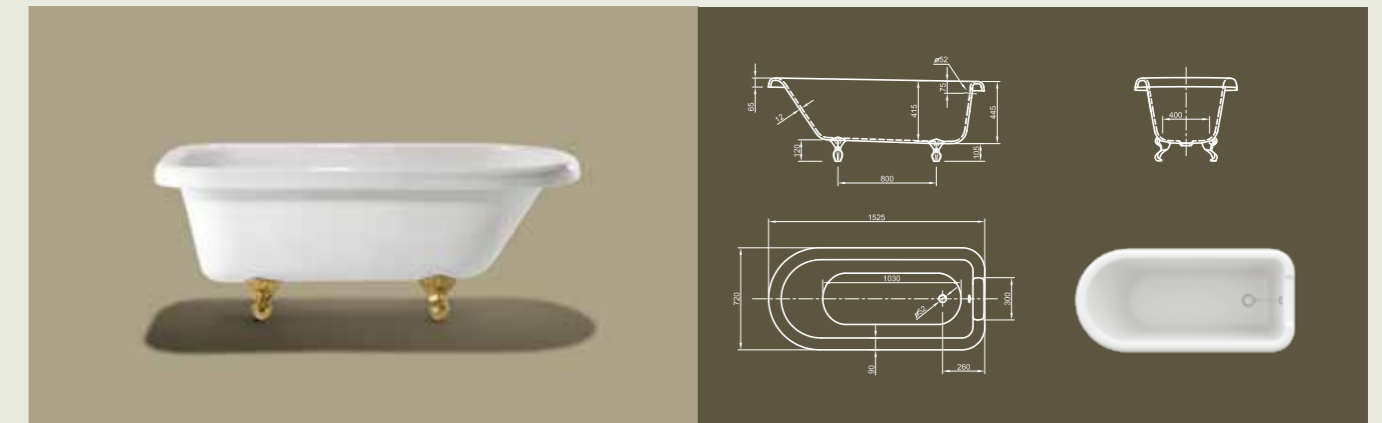

ROLL TOP

Right from the beginning! This classic design bathtub shows the origin of the Victorian style bathtub and convinces by its space saving design. It allows one-sided wall connection and so brings together popular design with useful properties.

Technical data	
Article-No.	0100-065
Colour	White
Dimensions	1525 x 720 x 550 mm (L x W x H)
Weight	46 kg
Volume	160 l
Bath Waste Kit	Not fitted, to be on separate order
Feet	Ball & Claw feet, colour brass or chrome, factory fitted

Further options see page 50

Option: Roll Top XL (1665 x 715 x 575 mm), Article-No. 0100-066

CHATEAU

Bonjour! This French style classical design bathtub brings Provence flair into your bathroom. Or maybe you prefer Paris or Cannes? Whatever you prefer, this elegant symmetrical shape bathtub perfects your bathroom in an incomparable manner!

Technical data	
Article-No.	0100-073
Colour	White
Dimensions	1800 x 800 x 680 mm (L x W x H)
Weight	58 kg
Volume	230 l
Bath Waste Kit	Not fitted, to be on separate order
Feet	Ball & Claw feet, colour brass or chrome, factory fitted

Further options see page 50