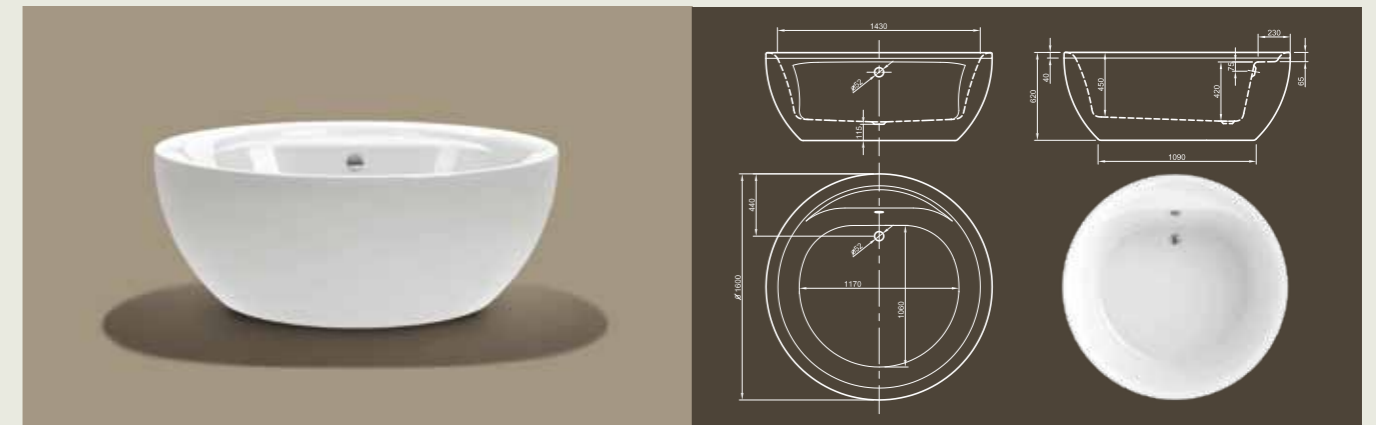

CLUB

Top of the bath! This modern, round bathtub is the place to be in your bathroom. Enjoy your bath and round off your day!

Technical data	
Article-No.	0100-075
Colour	White
Dimensions	Ø 1600 x 620 mm (L x W x H)
Weight	66 kg
Volume	275 l
Bath Waste Kit	Click-Clack system, colour chrome, factory fitted

Further options see page 50