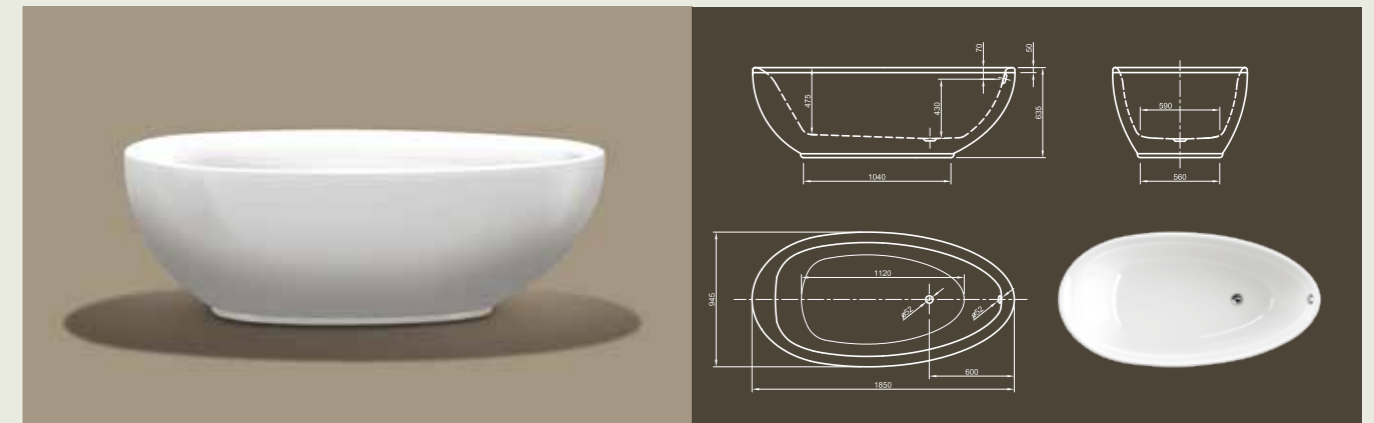

LOUNGE

Pure power of attraction! This modern style bathtub is the space for meditative peace and radiates by its asymmetric egg-shape the feeling of maximal relaxation.

Technical data

Article-No.	0100-089
Colour	White
Dimensions	1850 x 950 x 635 mm (L x W x H)
Weight	53 kg
Volume	265 l
Bath Waste Kit	Click-Clack system, colour chrome, factory fitted

Further options see page 50

COSY

Purism at its best! The embodiment of outstanding and clean design invites you to a luxury bath. Enjoy the minimalism and purism of this new curved design!

Technical data

Article-No.	0100-079
Colour	White
Dimensions	1800 x 850 x 600 mm (L x W x H)
Weight	51 kg
Volume	245 l
Bath Waste Kit	Slot overflow & Click-Clack waste, colour chrome, factory fitted

Further options see page 50