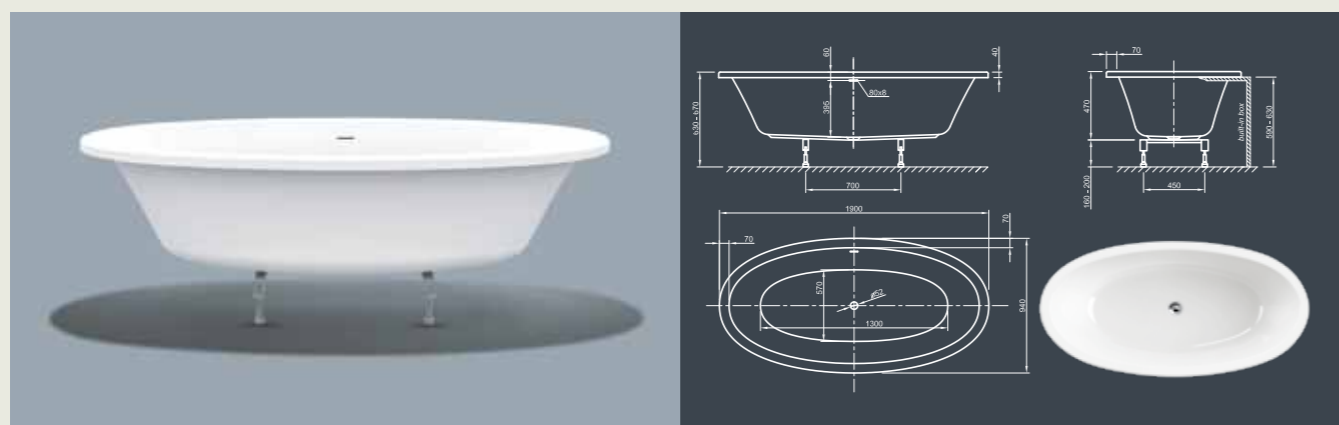

Further options see page 70

LOOM FIT SPA

Elegance in perfection! Exclusive and spacious design which does ensure an extraordinary relaxing bathing.

Technical data	
Article-No.	0200-288
Colour	White
Dimensions	1900 x 950 x 600 mm (L x W x H)
Weight	58 kg maximum weight (depending on configuration)
Volume	265 l
Bath Waste Kit	Slot overflow & Click-Clack waste, colour chrome, factory fitted
Legs	Special frame system with adjustable legs, factory fitted

Further options see page 70

RELAX FIT SPA

Relax! The traditional Victorian style metamorphosed into modernity.

Technical data	
Article-No.	0200-278
Colour	White
Dimensions	1800 x 850 x 620 / 760 (L x W x H)
Weight	56 kg maximum weight (depending on configuration)
Volume	230 l
Bath Waste Kit	Slot overflow & Click-Clack waste, colour chrome, factory fitted
Legs	Special frame system with adjustable legs, factory fitted