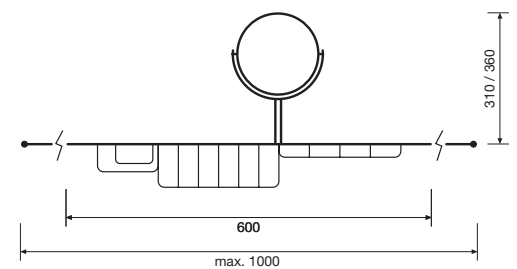

Ref. 85115 Ø 185

Set bañera extensible con espejo - Extensible bath rack with mirror
Acabados - Finishes: O - CR - CRO