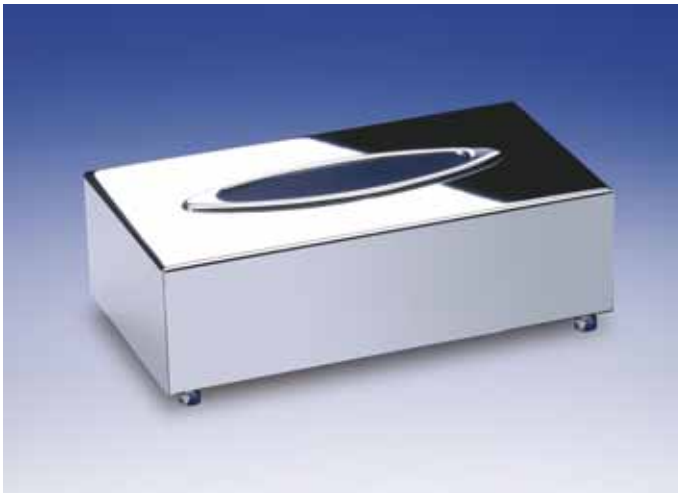

Ref. 87118 245 x 130 x 75/80 h
Caja portapañuelos - Tissues box cover
Acabados - Finishes: CR - OV - SNI