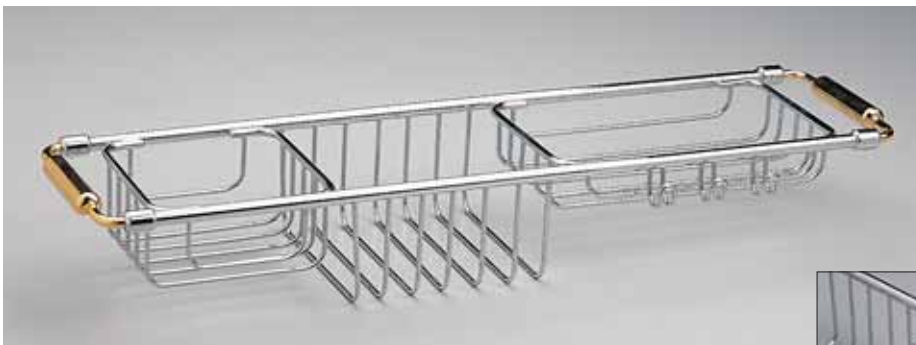

2-14

Ref. 85105

Set bañera extensible - Extensible bath rack
Acabados - Finishes: O - CR - CRO