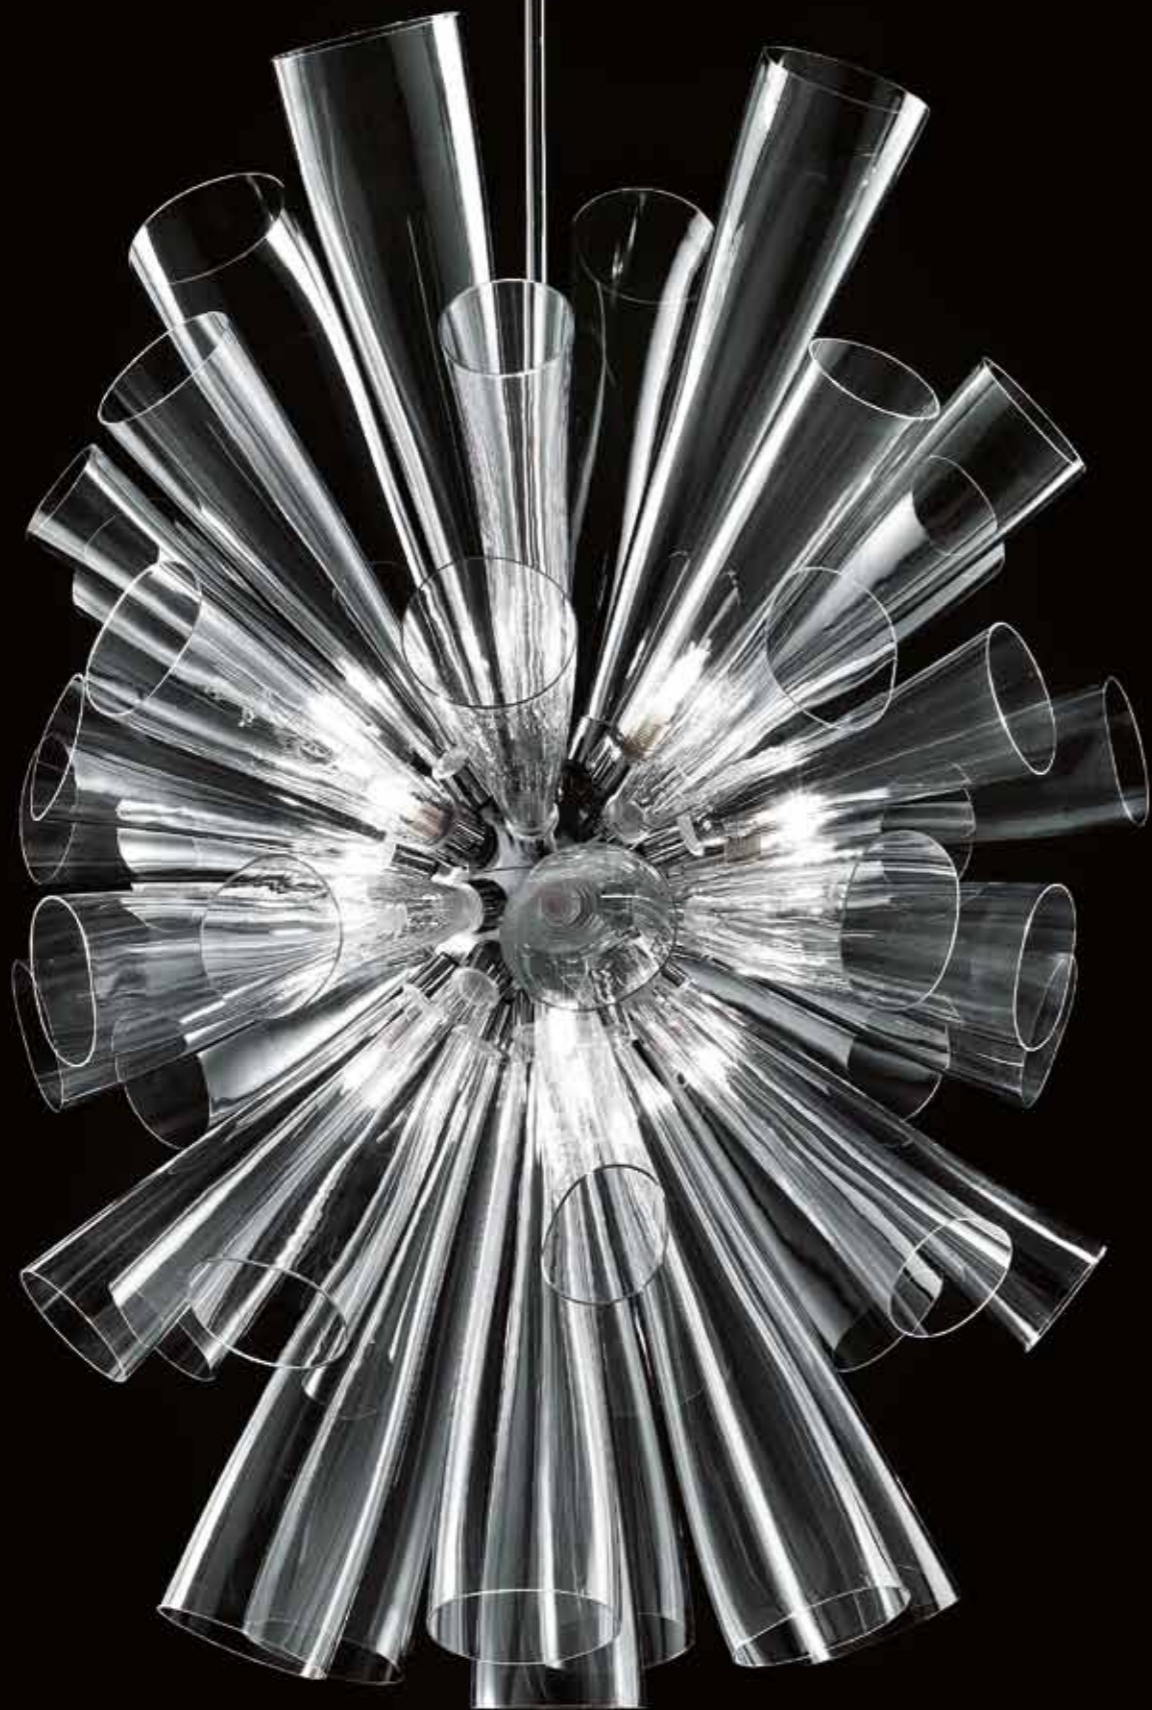

SOLE
 sospensione / suspension
 10 luci / lights
 H 130 cm - Ø 120 cm

SOLE
 applique / wall lamp
 2 luci / lights
 H 45 cm - L 35 cm → 25 cm

SOLE
 applique 60 / wall lamp 60
 1 luce / light
 H 40 cm - L 60 cm → cm 10

SOLE
plafoniera / ceiling lamp
4 luci / lights
H 55 cm - Ø 100 cm

SOLE
applique / wall lamp
2 luci / lights
H 45 cm - L 35 cm → 25 cm

Sirio

Sirio

SIRIO
 sospensione orizzontale / horizontal suspension
 9 luci / lights
 H 80 cm - L 90 cm

SIRIO
 sospensione verticale / vertical suspension
 9 luci / lights
 H 100 cm - Ø 70 cm

SIRIO
 sospensione verticale / vertical suspension
 9 luci / lights
 H 100 cm - Ø 70 cm

SIRIO
 applique / wall lamp
 3 luci / lights
 Ø 75 cm → 38 cm