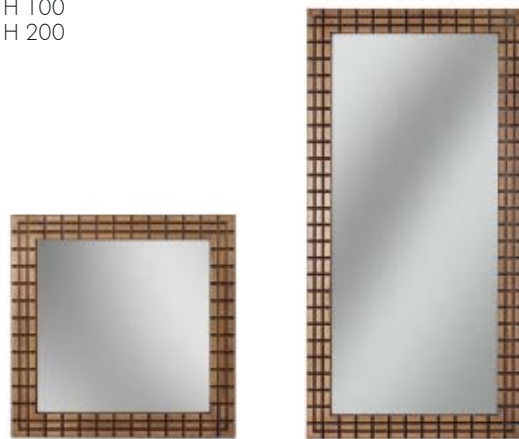

OCCASIONAL

47303 - 47304 - 47305
CITY MIRROR
 design Leonardo Dainelli
 cm. L/W 70 - H 70

47301
EGO MIRROR
 design Leonardo Dainelli
 cm. L/W 80 - H 190

47401 - 47402
GOLD MIRROR
 design Leonardo Dainelli
 cm. L/W 100 - H 100
 cm. L/W 100 - H 200